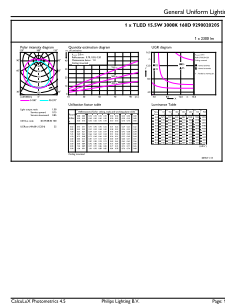

MASTER LEDtube EM/Mains

T-Case Maximum (Nom)	55 °C
Controls and Dimming	
Dimmable	No
Mechanical and Housing	
Bulb Material	Plastic
Product Length	1200 mm
Approval and Application	
Energy Efficiency Label (EEL)	A++
Energy Saving Product	Yes
Approval Marks	RoHS compliance TUV CE marking KEMA Keur certificate

Energy Consumption kWh/1000 h	16 kWh
Product Data	
Full product code	871869964721600
Order product name	MASTER LEDtube 1200mm UO 15.5W 830 T8
EAN/UPC - Product	8718699647216
Order code	929002020502
Numerator - Quantity Per Pack	1
Numerator - Packs per outer box	10
Material Nr. (12NC)	929002020502
Net Weight (Piece)	0.251 kg

Dimensional drawing

TLED 4ft 220-240V15.5-36W 2300lm3000KG13

Product	D1	D2	A1	A2	A3
MASTER LEDtube 1200mm UO 15.5W 830 T8	25.8 mm	28 mm	1198.2 mm	1205.3 mm	1212.4 mm

Photometric data

TLED_4ft_220-240V15.5-36W_2300lm_3000K_G13

TLED_4ft_220-240V15.5-36W_2300lm_3000K_G13

MASTER LEDtube EM/Mains

Photometric data

TLED_4ft_220-240V15.5-36W_G13-LDD

Lifetime

TLED_220-240V_G13-FailureRate

TLED_220-240V_G13-LifetimeVsTc

TLED_220-240V_G13-LumenVsTc