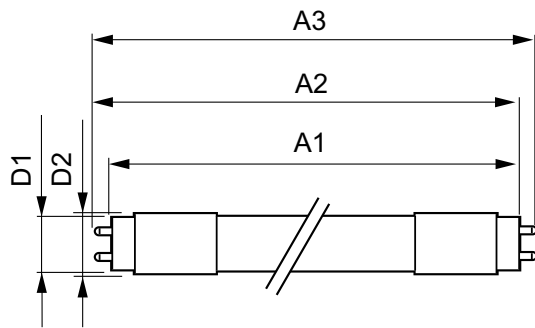

Warnings and Safety

• -

Product data

General Information	
Cap-Base	G13 ROT (Rotating) [Medium Bi-Pin Fluorescent]
EU RoHS compliant	Yes
Nominal Lifetime (Nom)	60000 h
Switching Cycle	200000X
Light Technical	
Color Code	830 [CCT of 3000K]
Beam Angle (Nom)	160 °
Luminous Flux (Nom)	2300 lm
Color Designation	White (WH)
Correlated Color Temperature (Nom)	3000 K
Luminous Efficacy (rated) (Nom)	148.00 lm/W
Color Consistency	<6
Color Rendering Index (Nom)	83

MASTER LEDtube EM/Mains

T-Case Maximum (Nom)	55 °C
Controls and Dimming	
Dimmable	No
Mechanical and Housing	
Bulb Material	Plastic
Product Length	1200 mm
Approval and Application	
Energy Efficiency Label (EEL)	A++
Energy Saving Product	Yes
Approval Marks	RoHS compliance TUV CE marking KEMA Keur certificate

Energy Consumption kWh/1000 h	16 kWh
Product Data	
Full product code	871869964721600
Order product name	MASTER LEDtube 1200mm UO 15.5W 830 T8
EAN/UPC - Product	8718699647216
Order code	929002020502
Numerator - Quantity Per Pack	1
Numerator - Packs per outer box	10
Material Nr. (12NC)	929002020502
Net Weight (Piece)	0.251 kg

Dimensional drawing

TLED 4ft 220-240V15.5-36W 2300lm3000KG13

Product	D1	D2	A1	A2	A3
MASTER LEDtube 1200mm UO 15.5W 830 T8	25.8 mm	28 mm	1198.2 mm	1205.3 mm	1212.4 mm

Photometric data

TLED_4ft_220-240V15.5-36W_2300lm_3000K_G13