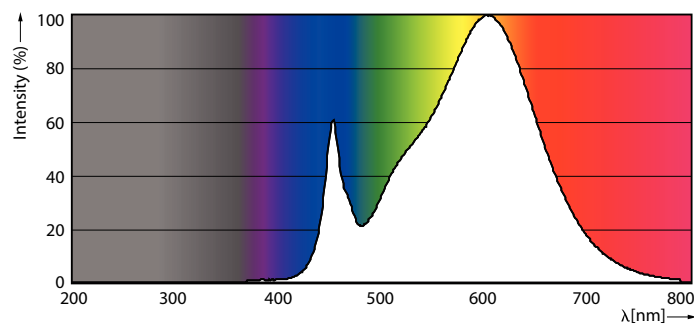

Photometric data

TLED_4ft_220-240V15.5-36W_2300lm_3000K_G13