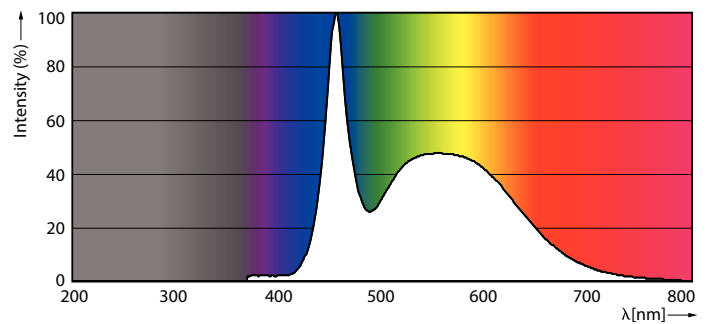

Product data

General Information		Operating and Electrical	
Cap-Base	E40 [E40]	Correlated Color Temperature (Nom)	6500 K
EU RoHS compliant	Yes	Luminous Efficacy (rated) (Nom)	117.00 lm/W
Nominal Lifetime (Nom)	25000 h	Color Consistency	<6
Switching Cycle	50000X	Color Rendering Index (Nom)	80
Technical Type	85-250W	LLMF At End Of Nominal Lifetime (Nom)	70 %
Color Code	865 [CCT of 6500K]	Input Frequency	50 to 60 Hz
Beam Angle (Nom)	120 °	Power (Rated) (Nom)	85 W
Luminous Flux (Nom)	10000 lm	Lamp Current (Nom)	715 mA
Color Designation	Cool Daylight	Wattage Equivalent	250 W
		Starting Time (Nom)	0.5 s

Dimensional drawing

High Bay 95W-10000lm 60D 6500K E40 ND

Product	D	C
TrueForce HB 100-85W E40 865 120D GM	190 mm	270 mm

Photometric data

250W E40 Others FR 120D 865 6500K

250W E40 Others FR

TrueForce LED Industrial and Retail (Highbay – HPI/SON/HPL)

Photometric data

250W E40 Others FR 120D 840 4000K

Lifetime

250W E40 Others FR

250W E40 Others FR