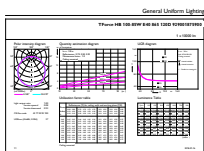

Energy Consumption kWh/1000 h	85 kWh
-------------------------------	--------

Product Data

Full product code	871869682660700
Order product name	TrueForce HB 100-85W E40 865 120D GM
EAN/UPC - Product	8718696826607
Order code	929001875908
Numerator - Quantity Per Pack	1
Numerator - Packs per outer box	2
Material Nr. (12NC)	929001875908
Net Weight (Piece)	0.876 kg

Dimensional drawing

High Bay 95W-10000lm 60D 6500K E40 ND

Product	D	C
TrueForce HB 100-85W E40 865 120D GM	190 mm	270 mm

Photometric data

250W E40 Others FR 120D 865 6500K

250W E40 Others FR

TrueForce LED Industrial and Retail (Highbay – HPI/SON/HPL)