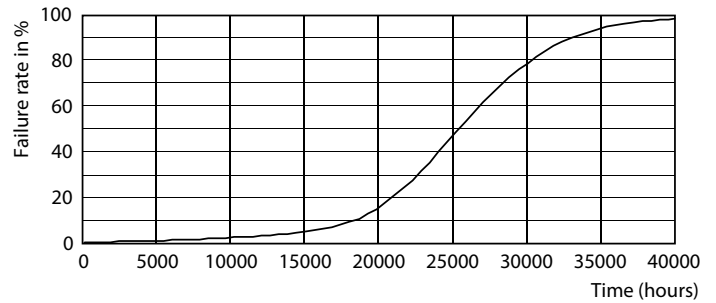

Product data

General Information		Operating and Electrical	
Cap-Base	E40 [E40]	Correlated Color Temperature (Nom)	6500 K
EU RoHS compliant	Yes	Luminous Efficacy (rated) (Nom)	117.00 lm/W
Nominal Lifetime (Nom)	25000 h	Color Consistency	<6
Switching Cycle	50000X	Color Rendering Index (Nom)	80
Technical Type	85-250W	LLMF At End Of Nominal Lifetime (Nom)	70 %
Color Code	865 [CCT of 6500K]	Input Frequency	50 to 60 Hz
Beam Angle (Nom)	120 °	Power (Rated) (Nom)	85 W
Luminous Flux (Nom)	10000 lm	Lamp Current (Nom)	715 mA
Color Designation	Cool Daylight	Wattage Equivalent	250 W
		Starting Time (Nom)	0.5 s

Photometric data

250W E40 Others FR 120D 840 4000K

Lifetime

250W E40 Others FR

250W E40 Others FR