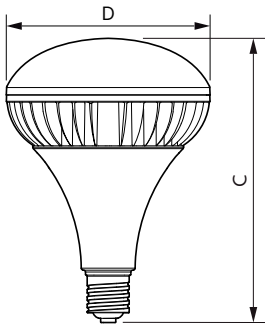

Dimensional drawing

High Bay 95W-10000lm 60D 6500K E40 ND

Product	D	C
TrueForce HB 100-85W E40 865 120D GM	190 mm	270 mm

Photometric data

250W E40 Others FR 120D 865 6500K

250W E40 Others FR

TrueForce LED Industrial and Retail (Highbay – HPI/SON/HPL)