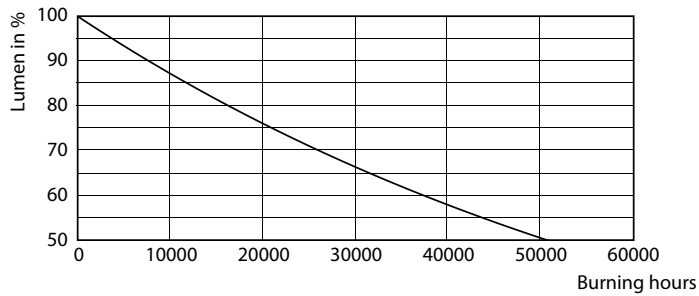

Lifetime

250W E40 Others FR