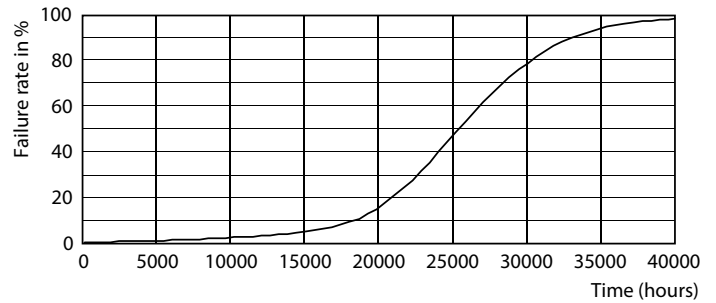

Product data

General Information	
Cap-Base	E40 [E40]
EU RoHS compliant	Yes
Nominal Lifetime (Nom)	25000 h
Switching Cycle	50000X
Technical Type	85-250W
Light Technical	
Color Code	841 [CCT of 4100K (841)]
Beam Angle (Nom)	120 °
Luminous Flux (Nom)	10000 lm
Color Designation	Cool White (CW)

Photometric data

250W E40 Others FR 120D 840 4000K

Lifetime

250W E40 Others FR

250W E40 Others FR