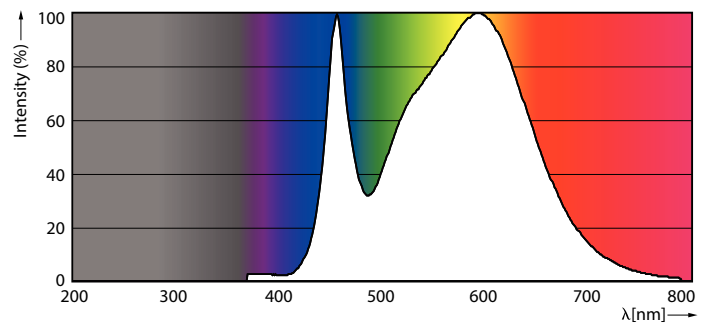

Product data

General Information	
Cap-Base	E40 [E40]
EU RoHS compliant	Yes
Nominal Lifetime (Nom)	25000 h
Switching Cycle	50000X
Technical Type	85-250W
Light Technical	
Color Code	841 [CCT of 4100K (841)]
Beam Angle (Nom)	120 °
Luminous Flux (Nom)	10000 lm
Color Designation	Cool White (CW)

Correlated Color Temperature (Nom)	4000 K
Luminous Efficacy (rated) (Nom)	117.00 lm/W
Color Consistency	<6
Color Rendering Index (Nom)	80
LLMF At End Of Nominal Lifetime (Nom)	70 %
Operating and Electrical	
Input Frequency	50 to 60 Hz
Power (Rated) (Nom)	85 W
Lamp Current (Nom)	715 mA
Wattage Equivalent	250 W
Starting Time (Nom)	0.5 s

Dimensional drawing

High Bay 50W-5000lm 60D 6500K E40 ND

Product	D	C
TrueForce HB 100-85W E40 840 120D GM	190 mm	270 mm

Photometric data

250W E40 Others FR 120D 840 4000K

250W E40 Others FR

TrueForce LED Industrial and Retail (Highbay – HPI/SON/HPL)

Photometric data

250W E40 Others FR 120D 840 4000K

Lifetime

250W E40 Others FR

250W E40 Others FR