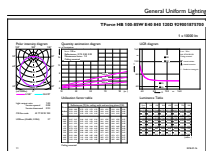

Energy Consumption kWh/1000 h	85 kWh
-------------------------------	--------

Product Data

Full product code	871869682656000
Order product name	TrueForce HB 100-85W E40 840 120D GM
EAN/UPC - Product	8718696826560
Order code	929001875708
Numerator - Quantity Per Pack	1
Numerator - Packs per outer box	2
Material Nr. (12NC)	929001875708
Net Weight (Piece)	0.876 kg

Dimensional drawing

High Bay 50W-5000lm 60D 6500K E40 ND

Product	D	C
TrueForce HB 100-85W E40 840 120D GM	190 mm	270 mm

Photometric data

250W E40 Others FR 120D 840 4000K

250W E40 Others FR

TrueForce LED Industrial and Retail (Highbay – HPI/SON/HPL)