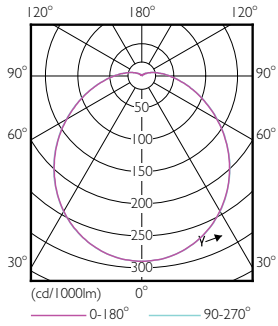

TrueForce LED Industrial and Retail (Highbay – HPI/SON/HPL)

Photometric data

250W E40 Others FR 120D 840 4000K