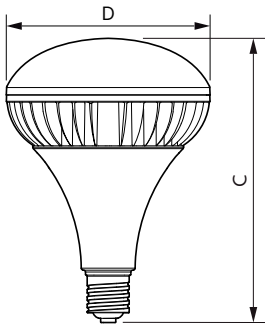

TrueForce LED Industrial and Retail (Highbay – HPI/SON/HPL)

Warm Up Time to 60% Light (Nom)	0.5 s
Power Factor (Nom)	0.9
Voltage (Nom)	110-277 V

Temperature

T-Case Maximum (Nom)	90 °C

Controls and Dimming

Dimmable	No

Mechanical and Housing

Bulb Finish	Frosted

Approval and Application

Energy Efficiency Label (EEL)	A+

Energy Consumption kWh/1000 h	85 kWh

Product Data

Full product code	871869682656000
Order product name	TrueForce HB 100-85W E40 840 120D GM
EAN/UPC - Product	8718696826560
Order code	929001875708
Numerator - Quantity Per Pack	1
Numerator - Packs per outer box	2
Material Nr. (12NC)	929001875708
Net Weight (Piece)	0.876 kg

Dimensional drawing

High Bay 50W-5000lm 60D 6500K E40 ND

Product	D	C
TrueForce HB 100-85W E40 840 120D GM	190 mm	270 mm

Photometric data

250W E40 Others FR 120D 840 4000K