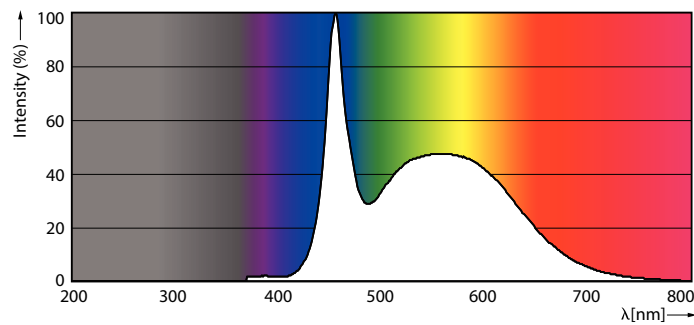

Photometric data

400W E40 T50