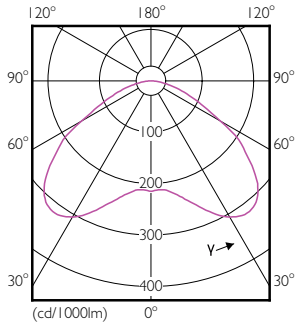

TrueForce LED Industrial and Retail (Highbay – HPI/SON/HPL)

Photometric data