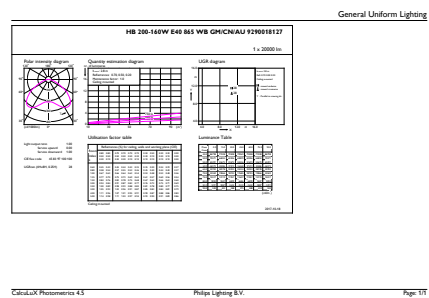

Product Data	
Full product code	871869676938600
Order product name	TrueForce Core HB 200-160W E40 865 WB GM
EAN/UPC - Product	8718696769386
Order code	929001812708
Numerator - Quantity Per Pack	1
Numerator - Packs per outer box	2
Material Nr. (12NC)	929001812708
Net Weight (Piece)	1.300 kg

Dimensional drawing

Bulb T50 180-400W 20000lm 6500K E40 ND

Product	D	C
TrueForce Core HB 200-160W E40 865 WB GM	211 mm	252 mm

Photometric data

400W E40 T50

400W E40 T50 WB 130D 865 6500K

TrueForce LED Industrial and Retail (Highbay – HPI/SON/HPL)