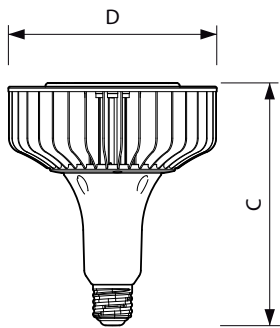

Product data

General Information		Operating and Electrical	
Cap-Base	E40 [E40]	Correlated Color Temperature (Nom)	6500 K
EU RoHS compliant	Yes	Luminous Efficacy (rated) (Nom)	125.00 lm/W
Nominal Lifetime (Nom)	25000 h	Color Consistency	<6
Switching Cycle	50000X	Color Rendering Index (Nom)	80
Technical Type	160-400W	LLMF At End Of Nominal Lifetime (Nom)	70 %
Light Technical		Input Frequency	50 to 60 Hz
Color Code	865 [CCT of 6500K]	Power (Rated) (Nom)	160 W
Beam Angle (Nom)	130 °	Lamp Current (Nom)	1900 mA
Luminous Flux (Nom)	20000 lm	Wattage Equivalent	400 W
Color Designation	Cool Daylight	Starting Time (Nom)	0.7 s

Dimensional drawing

Bulb T50 180-400W 20000lm 6500K E40 ND

Product	D	C
TrueForce Core HB 200-160W E40 865 WB GM	211 mm	252 mm

Photometric data

400W E40 T50

400W E40 T50 WB 130D 865 6500K

TrueForce LED Industrial and Retail (Highbay – HPI/SON/HPL)