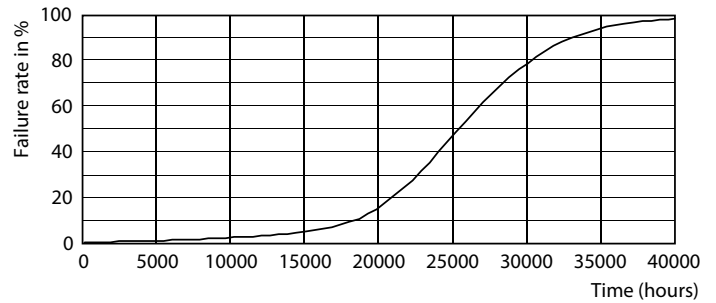

Product data

General Information		Operating and Electrical	
Cap-Base	E40 [E40]	Correlated Color Temperature (Nom)	6500 K
EU RoHS compliant	Yes	Luminous Efficacy (rated) (Nom)	125.00 lm/W
Nominal Lifetime (Nom)	25000 h	Color Consistency	<6
Switching Cycle	50000X	Color Rendering Index (Nom)	80
Technical Type	160-400W	LLMF At End Of Nominal Lifetime (Nom)	70 %
Light Technical		Input Frequency	50 to 60 Hz
Color Code	865 [CCT of 6500K]	Power (Rated) (Nom)	160 W
Beam Angle (Nom)	130 °	Lamp Current (Nom)	1900 mA
Luminous Flux (Nom)	20000 lm	Wattage Equivalent	400 W
Color Designation	Cool Daylight	Starting Time (Nom)	0.7 s

Photometric data

400W E40 T50 130D 865 6500K

Lifetime

250W E40 Others FR

250W E40 Others FR