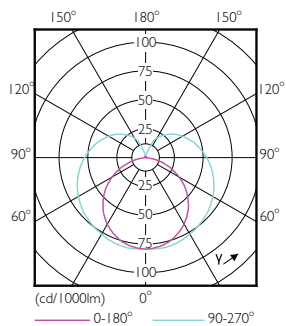

ESSENTIAL LEDtube 16W G5 840 APR

ESSENTIAL LEDtube 16W G5 840 APR