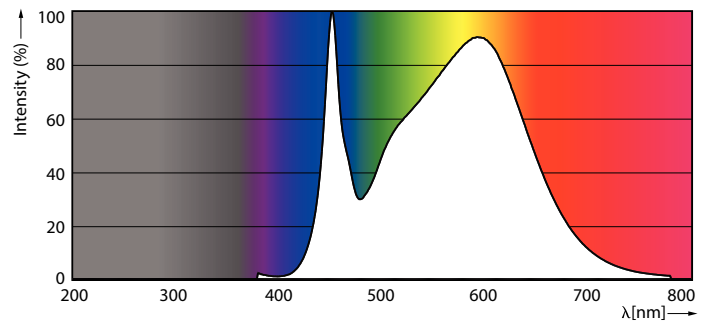

ESSENTIAL LEDtube 16W G5 840 APR