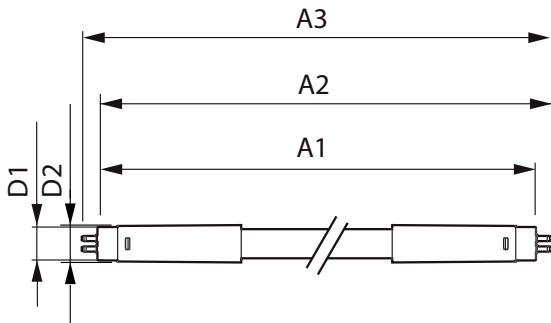

Product data

General Information		Warm Up Time to 60% Light (Nom)	
Cap-Base	G5 [G5]		0.5 s
EU RoHS compliant	Yes	Power Factor (Nom)	0.92
Nominal Lifetime (Nom)	30000 h	Voltage (Nom)	100-240 V
Switching Cycle	50000X		
Light Technical		Temperature	
Color Code	841 [CCT of 4100K (841)]	T-Ambient (Max)	45 °C
Beam Angle (Nom)	200 °	T-Ambient (Min)	-20 °C
Luminous Flux (Nom)	2100 lm	T-Storage (Max)	65 °C
Color Designation	Cool White (CW)	T-Storage (Min)	-40 °C
Correlated Color Temperature (Nom)	4000 K	T-Case Maximum (Nom)	70 °C
Luminous Efficacy (rated) (Nom)	131.00 lm/W		
Color Consistency	<6	Controls and Dimming	
Color Rendering Index (Nom)	80	Dimmable	No
LLMF At End Of Nominal Lifetime (Nom)	70 %		
Operating and Electrical		Mechanical and Housing	
Input Frequency	50 to 60 Hz	Product Length	1200 mm
Power (Rated) (Nom)	16 W		
Lamp Current (Max)	178 mA	Approval and Application	
Lamp Current (Min)	77 mA	Energy Efficiency Label (EEL)	A++
Starting Time (Nom)	0.5 s	Energy Saving Product	Yes
		Approval Marks	CE marking RoHS compliance KEMA Keur certificate

Essential LEDtube

Energy Consumption kWh/1000 h	16 kWh
Product Data	
Full product code	871869673204500
Order product name	CorePro LEDtube 1200mm 16W840 G5 I APR
EAN/UPC - Product	8718696732045
Order code	929001381008

Numerator - Quantity Per Pack	1
Numerator - Packs per outer box	20
Material Nr. (12NC)	929001381008
Net Weight (Piece)	0.160 kg

Dimensional drawing

TLED 1200mm 100-240V 16-28W 4000K

Product	D1	D2	A1	A2	A3
CorePro LEDtube 1200mm 16W840 G5 I APR	15.8 mm	19 mm	1149 mm	1156.1 mm	1163.2 mm