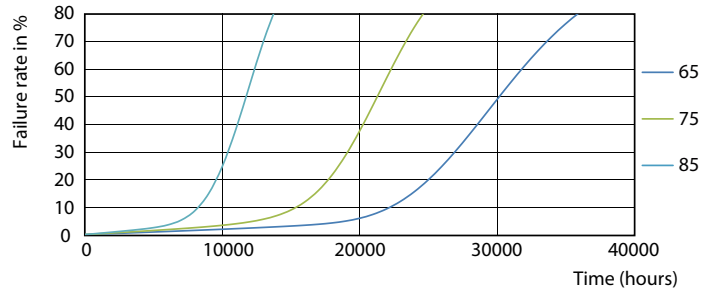

Product data

General Information		Warm Up Time to 60% Light (Nom)	
Cap-Base	G5 [G5]		0.5 s
EU RoHS compliant	Yes	Power Factor (Nom)	0.92
Nominal Lifetime (Nom)	30000 h	Voltage (Nom)	100-240 V
Switching Cycle	50000X		
Light Technical		Temperature	
Color Code	841 [CCT of 4100K (841)]	T-Ambient (Max)	45 °C
Beam Angle (Nom)	200 °	T-Ambient (Min)	-20 °C
Luminous Flux (Nom)	2100 lm	T-Storage (Max)	65 °C
Color Designation	Cool White (CW)	T-Storage (Min)	-40 °C
Correlated Color Temperature (Nom)	4000 K	T-Case Maximum (Nom)	70 °C
Luminous Efficacy (rated) (Nom)	131.00 lm/W		
Color Consistency	<6	Controls and Dimming	
Color Rendering Index (Nom)	80	Dimmable	No
LLMF At End Of Nominal Lifetime (Nom)	70 %		
Operating and Electrical		Mechanical and Housing	
Input Frequency	50 to 60 Hz	Product Length	1200 mm
Power (Rated) (Nom)	16 W		
Lamp Current (Max)	178 mA	Approval and Application	
Lamp Current (Min)	77 mA	Energy Efficiency Label (EEL)	A++
Starting Time (Nom)	0.5 s	Energy Saving Product	Yes
		Approval Marks	CE marking RoHS compliance KEMA Keur certificate

Photometric data

ESSENTIAL LEDtube 16W G5 840 APR

ESSENTIAL LEDtube 16W G5 840 APR

ESSENTIAL LEDtube 16W G5 840 APR

Essential LEDtube

Lifetime

ESSENTIAL LEDtube 8-16W G5 830-865 APR

ESSENTIAL LEDtube 8-16W G5 830-865 APR