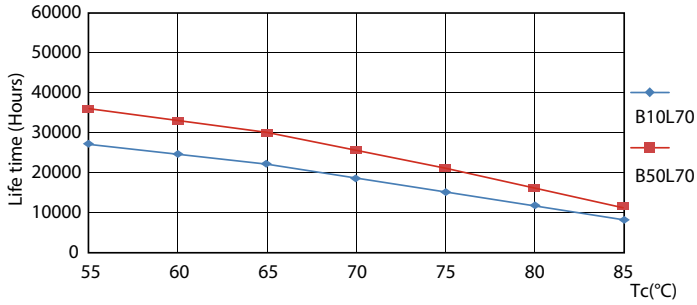

Product data

General Information		Warm Up Time to 60% Light (Nom)	
Cap-Base	G5 [G5]		0.5 s
EU RoHS compliant	Yes	Power Factor (Nom)	0.92
Nominal Lifetime (Nom)	30000 h	Voltage (Nom)	100-240 V
Switching Cycle	50000X		
Light Technical		Temperature	
Color Code	841 [CCT of 4100K (841)]	T-Ambient (Max)	45 °C
Beam Angle (Nom)	200 °	T-Ambient (Min)	-20 °C
Luminous Flux (Nom)	2100 lm	T-Storage (Max)	65 °C
Color Designation	Cool White (CW)	T-Storage (Min)	-40 °C
Correlated Color Temperature (Nom)	4000 K	T-Case Maximum (Nom)	70 °C
Luminous Efficacy (rated) (Nom)	131.00 lm/W		
Color Consistency	<6	Controls and Dimming	
Color Rendering Index (Nom)	80	Dimmable	No
LLMF At End Of Nominal Lifetime (Nom)	70 %		
Operating and Electrical		Mechanical and Housing	
Input Frequency	50 to 60 Hz	Product Length	1200 mm
Power (Rated) (Nom)	16 W		
Lamp Current (Max)	178 mA	Approval and Application	
Lamp Current (Min)	77 mA	Energy Efficiency Label (EEL)	A++
Starting Time (Nom)	0.5 s	Energy Saving Product	Yes
		Approval Marks	CE marking RoHS compliance KEMA Keur certificate

Photometric data

ESSENTIAL LEDtube 16W G5 840 APR

ESSENTIAL LEDtube 16W G5 840 APR

ESSENTIAL LEDtube 16W G5 840 APR

Essential LEDtube

Lifetime

ESSENTIAL LEDtube 8-16W G5 830-865 APR

ESSENTIAL LEDtube 8-16W G5 830-865 APR