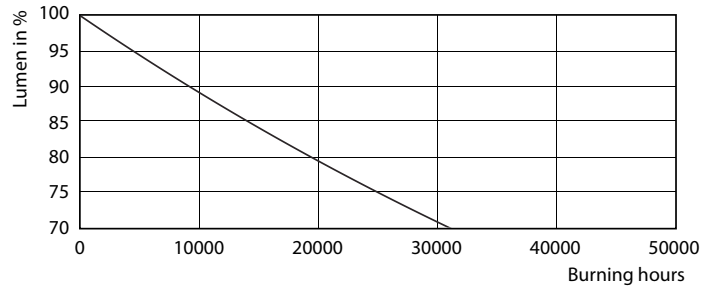

Product data

General Information		Warm Up Time to 60% Light (Nom)	
Cap-Base	G5 [G5]		0.5 s
EU RoHS compliant	Yes	Power Factor (Nom)	0.92
Nominal Lifetime (Nom)	30000 h	Voltage (Nom)	100-240 V
Switching Cycle	50000X		
Light Technical		Temperature	
Color Code	841 [CCT of 4100K (841)]	T-Ambient (Max)	45 °C
Beam Angle (Nom)	200 °	T-Ambient (Min)	-20 °C
Luminous Flux (Nom)	2100 lm	T-Storage (Max)	65 °C
Color Designation	Cool White (CW)	T-Storage (Min)	-40 °C
Correlated Color Temperature (Nom)	4000 K	T-Case Maximum (Nom)	70 °C
Luminous Efficacy (rated) (Nom)	131.00 lm/W		
Color Consistency	<6	Controls and Dimming	
Color Rendering Index (Nom)	80	Dimmable	No
LLMF At End Of Nominal Lifetime (Nom)	70 %		
Operating and Electrical		Mechanical and Housing	
Input Frequency	50 to 60 Hz	Product Length	1200 mm
Power (Rated) (Nom)	16 W		
Lamp Current (Max)	178 mA	Approval and Application	
Lamp Current (Min)	77 mA	Energy Efficiency Label (EEL)	A++
Starting Time (Nom)	0.5 s	Energy Saving Product	Yes
		Approval Marks	CE marking RoHS compliance KEMA Keur certificate

Photometric data

ESSENTIAL LEDtube 16W G5 840 APR

ESSENTIAL LEDtube 16W G5 840 APR

ESSENTIAL LEDtube 16W G5 840 APR

Essential LEDtube

Lifetime

ESSENTIAL LEDtube 8-16W G5 830-865 APR

ESSENTIAL LEDtube 8-16W G5 830-865 APR