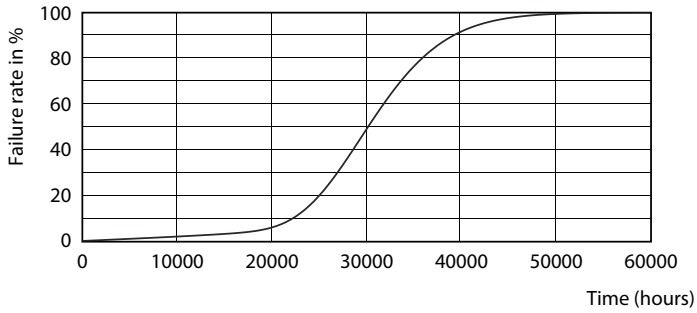

Photometric data

ESSENTIAL LEDtube 16W G5 840 APR

ESSENTIAL LEDtube 16W G5 840 APR

ESSENTIAL LEDtube 16W G5 840 APR

Essential LEDtube

Lifetime

ESSENTIAL LEDtube 8-16W G5 830-865 APR

ESSENTIAL LEDtube 8-16W G5 830-865 APR