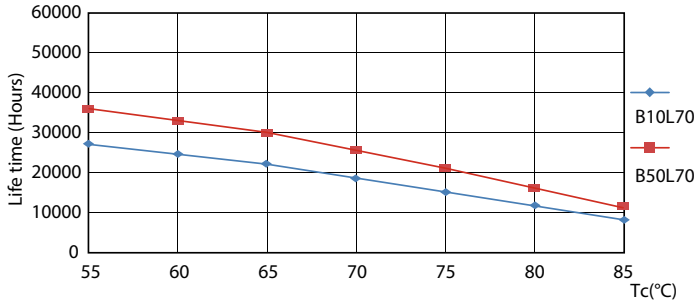

Product data

General Information		Warm Up Time to 60% Light (Nom)	
Cap-Base	G5 [G5]		0.5 s
EU RoHS compliant	Yes	Power Factor (Nom)	0.92
Nominal Lifetime (Nom)	30000 h	Voltage (Nom)	100-240 V
Switching Cycle	50000X	Temperature	
Light Technical		T-Ambient (Max)	45 °C
Color Code	865 [CCT of 6500K]	T-Ambient (Min)	-20 °C
Beam Angle (Nom)	200 °	T-Storage (Max)	65 °C
Luminous Flux (Nom)	1050 lm	T-Storage (Min)	-40 °C
Color Designation	Cool Daylight	T-Case Maximum (Nom)	70 °C
Correlated Color Temperature (Nom)	6500 K	Controls and Dimming	
Luminous Efficacy (rated) (Nom)	131.00 lm/W	Dimmable	No
Color Consistency	<6	Mechanical and Housing	
Color Rendering Index (Nom)	80	Product Length	600 mm
LLMF At End Of Nominal Lifetime (Nom)	70 %	Approval and Application	
Operating and Electrical		Energy Efficiency Label (EEL)	A++
Input Frequency	50 to 60 Hz	Energy Saving Product	Yes
Power (Rated) (Nom)	8 W	Approval Marks	CE marking RoHS compliance KEMA Keur certificate
Lamp Current (Max)	89 mA		
Lamp Current (Min)	39 mA		
Starting Time (Nom)	0.5 s		

Photometric data

ESSENTIAL LEDtube 8W G5 865 APR

ESSENTIAL LEDtube 8W G5 865 APR

ESSENTIAL LEDtube 8W G5 840 APR

Essential LEDtube

Lifetime

ESSENTIAL LEDtube 8-16W G5 830-865 APR

ESSENTIAL LEDtube 8-16W G5 830-865 APR