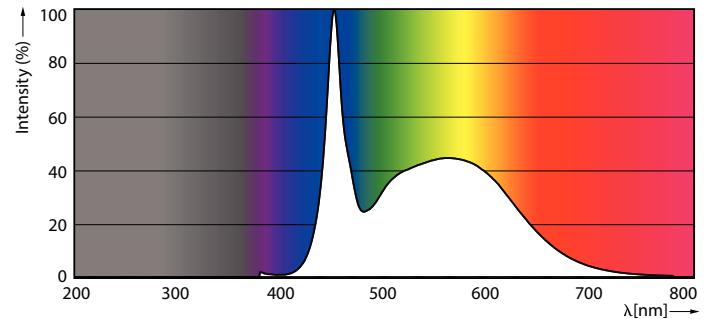

ESSENTIAL LEDtube 8W G5 865 APR