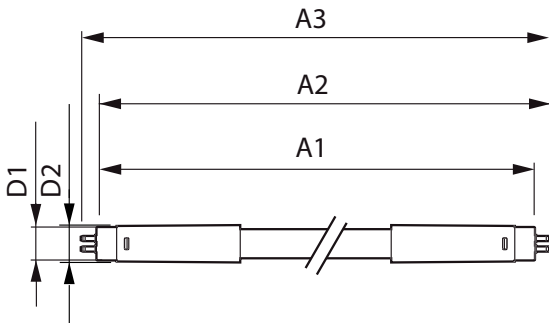

Product data

General Information		Warm Up Time to 60% Light (Nom)	
Cap-Base	G5 [G5]		0.5 s
EU RoHS compliant	Yes	Power Factor (Nom)	0.92
Nominal Lifetime (Nom)	30000 h	Voltage (Nom)	100-240 V
Switching Cycle	50000X	Temperature	
Light Technical		T-Ambient (Max)	45 °C
Color Code	865 [CCT of 6500K]	T-Ambient (Min)	-20 °C
Beam Angle (Nom)	200 °	T-Storage (Max)	65 °C
Luminous Flux (Nom)	1050 lm	T-Storage (Min)	-40 °C
Color Designation	Cool Daylight	T-Case Maximum (Nom)	70 °C
Correlated Color Temperature (Nom)	6500 K	Controls and Dimming	
Luminous Efficacy (rated) (Nom)	131.00 lm/W	Dimmable	No
Color Consistency	<6	Mechanical and Housing	
Color Rendering Index (Nom)	80	Product Length	600 mm
LLMF At End Of Nominal Lifetime (Nom)	70 %	Approval and Application	
Operating and Electrical		Energy Efficiency Label (EEL)	A++
Input Frequency	50 to 60 Hz	Energy Saving Product	Yes
Power (Rated) (Nom)	8 W	Approval Marks	CE marking RoHS compliance KEMA Keur certificate
Lamp Current (Max)	89 mA		
Lamp Current (Min)	39 mA		
Starting Time (Nom)	0.5 s		

Essential LEDtube

Energy Consumption kWh/1000 h	8 kWh
Product Data	
Full product code	871869673200700
Order product name	CorePro LEDtube 600mm 8W865 G5 I APR
EAN/UPC - Product	8718696732007
Order code	929001380808

Numerator - Quantity Per Pack	1
Numerator - Packs per outer box	20
Material Nr. (12NC)	929001380808
Net Weight (Piece)	0.080 kg

Dimensional drawing

TLED 600mm 100-240V 8-14W 1050lm 6500K

Product	D1	D2	A1	A2	A3
CorePro LEDtube 600mm 8W865 G5 I APR	15.8 mm	19 mm	549 mm	556.1 mm	563.2 mm