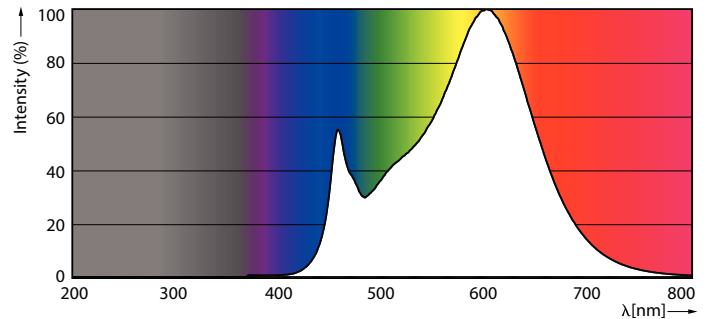

ESSENTIAL LEDtube 8W G5 830 APR