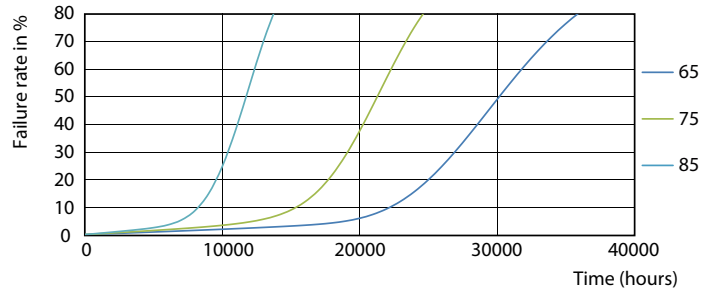

Product data

General Information		Warm Up Time to 60% Light (Nom)	
Cap-Base	G5 [G5]		0.5 s
EU RoHS compliant	Yes	Power Factor (Nom)	0.92
Nominal Lifetime (Nom)	30000 h	Voltage (Nom)	100-240 V
Switching Cycle	50000X	Temperature	
Light Technical		T-Ambient (Max)	45 °C
Color Code	830 [CCT of 3000K]	T-Ambient (Min)	-20 °C
Beam Angle (Nom)	200 °	T-Storage (Max)	65 °C
Luminous Flux (Nom)	1000 lm	T-Storage (Min)	-40 °C
Color Designation	White (WH)	T-Case Maximum (Nom)	70 °C
Correlated Color Temperature (Nom)	3000 K	Controls and Dimming	
Luminous Efficacy (rated) (Nom)	125.00 lm/W	Dimmable	No
Color Consistency	<6	Mechanical and Housing	
Color Rendering Index (Nom)	80	Product Length	600 mm
LLMF At End Of Nominal Lifetime (Nom)	70 %	Approval and Application	
Operating and Electrical		Energy Efficiency Label (EEL)	A++
Input Frequency	50 to 60 Hz	Energy Saving Product	Yes
Power (Rated) (Nom)	8 W	Approval Marks	CE marking RoHS compliance KEMA Keur certificate
Lamp Current (Max)	89 mA		
Lamp Current (Min)	39 mA		
Starting Time (Nom)	0.5 s		

TLED 600mm 100-240V 8-14W 1050lm 3000K

Photometric data

ESSENTIAL LEDtube 8W G5 830 APR

ESSENTIAL LEDtube 8W G5 830 APR

ESSENTIAL LEDtube 8W G5 830 APR

Essential LEDtube

Lifetime

ESSENTIAL LEDtube 8-16W G5 830-865 APR