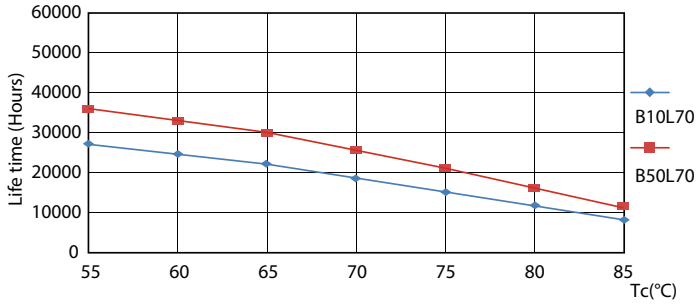

Product data

General Information		Warm Up Time to 60% Light (Nom)	
Cap-Base	G5 [G5]		0.5 s
EU RoHS compliant	Yes	Power Factor (Nom)	0.92
Nominal Lifetime (Nom)	30000 h	Voltage (Nom)	100-240 V
Switching Cycle	50000X	Temperature	
Light Technical		T-Ambient (Max)	45 °C
Color Code	830 [CCT of 3000K]	T-Ambient (Min)	-20 °C
Beam Angle (Nom)	200 °	T-Storage (Max)	65 °C
Luminous Flux (Nom)	1000 lm	T-Storage (Min)	-40 °C
Color Designation	White (WH)	T-Case Maximum (Nom)	70 °C
Correlated Color Temperature (Nom)	3000 K	Controls and Dimming	
Luminous Efficacy (rated) (Nom)	125.00 lm/W	Dimmable	No
Color Consistency	<6	Mechanical and Housing	
Color Rendering Index (Nom)	80	Product Length	600 mm
LLMF At End Of Nominal Lifetime (Nom)	70 %	Approval and Application	
Operating and Electrical		Energy Efficiency Label (EEL)	A++
Input Frequency	50 to 60 Hz	Energy Saving Product	Yes
Power (Rated) (Nom)	8 W	Approval Marks	CE marking RoHS compliance KEMA Keur certificate
Lamp Current (Max)	89 mA		
Lamp Current (Min)	39 mA		
Starting Time (Nom)	0.5 s		

TLED 600mm 100-240V 8-14W 1050lm 3000K

Photometric data

ESSENTIAL LEDtube 8W G5 830 APR

ESSENTIAL LEDtube 8W G5 830 APR

ESSENTIAL LEDtube 8W G5 830 APR

Essential LEDtube

Lifetime

ESSENTIAL LEDtube 8-16W G5 830-865 APR