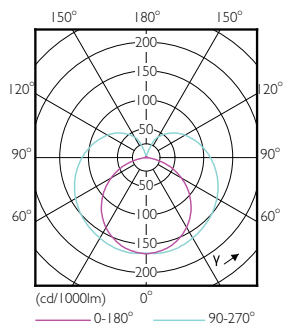

Product data

General Information		Warm Up Time to 60% Light (Nom)	
Cap-Base	G5 [G5]		0.5 s
EU RoHS compliant	Yes	Power Factor (Nom)	0.92
Nominal Lifetime (Nom)	30000 h	Voltage (Nom)	100-240 V
Switching Cycle	50000X	Temperature	
Light Technical		T-Ambient (Max)	45 °C
Color Code	830 [CCT of 3000K]	T-Ambient (Min)	-20 °C
Beam Angle (Nom)	200 °	T-Storage (Max)	65 °C
Luminous Flux (Nom)	1000 lm	T-Storage (Min)	-40 °C
Color Designation	White (WH)	T-Case Maximum (Nom)	70 °C
Correlated Color Temperature (Nom)	3000 K	Controls and Dimming	
Luminous Efficacy (rated) (Nom)	125.00 lm/W	Dimmable	No
Color Consistency	<6	Mechanical and Housing	
Color Rendering Index (Nom)	80	Product Length	600 mm
LLMF At End Of Nominal Lifetime (Nom)	70 %	Approval and Application	
Operating and Electrical		Energy Efficiency Label (EEL)	A++
Input Frequency	50 to 60 Hz	Energy Saving Product	Yes
Power (Rated) (Nom)	8 W	Approval Marks	CE marking RoHS compliance KEMA Keur certificate
Lamp Current (Max)	89 mA		
Lamp Current (Min)	39 mA		
Starting Time (Nom)	0.5 s		

Numerator - Quantity Per Pack	1
Numerator - Packs per outer box	20
Material Nr. (12NC)	929001380608
Net Weight (Piece)	0.080 kg

Dimensional drawing

Product	D1	D2	A1	A2	A3
CorePro LEDtube 600mm 8W830 G5 I APR	15.8 mm	19 mm	549 mm	556.1 mm	563.2 mm

TLED 600mm 100-240V 8-14W 1050lm 3000K

Photometric data

ESSENTIAL LEDtube 8W G5 830 APR

ESSENTIAL LEDtube 8W G5 830 APR

ESSENTIAL LEDtube 8W G5 830 APR

Essential LEDtube

Lifetime

ESSENTIAL LEDtube 8-16W G5 830-865 APR