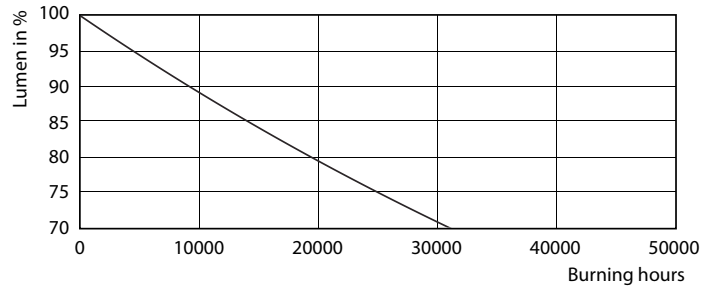

ESSENTIAL LEDtube 8-16W G5 830-865 APR