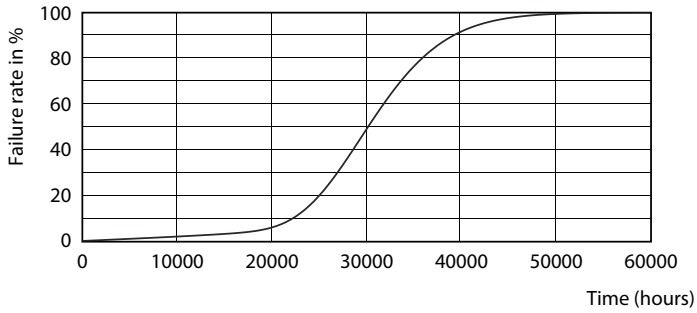

ESSENTIAL LEDtube 8-16W G5 830-865 APR