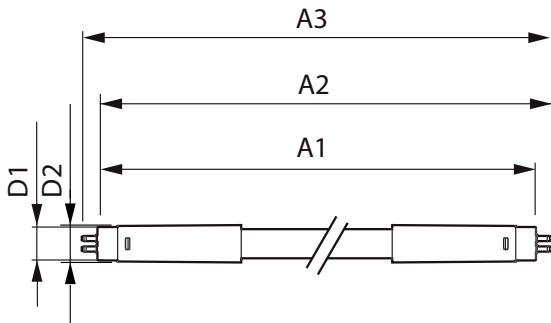

Product data

General Information		Warm Up Time to 60% Light (Nom)	
Cap-Base	G5 [G5]		0.5 s
EU RoHS compliant	Yes	Power Factor (Nom)	0.92
Nominal Lifetime (Nom)	30000 h	Voltage (Nom)	100-240 V
Switching Cycle	50000X	Temperature	
Light Technical		T-Ambient (Max)	45 °C
Color Code	830 [CCT of 3000K]	T-Ambient (Min)	-20 °C
Beam Angle (Nom)	200 °	T-Storage (Max)	65 °C
Luminous Flux (Nom)	1000 lm	T-Storage (Min)	-40 °C
Color Designation	White (WH)	T-Case Maximum (Nom)	70 °C
Correlated Color Temperature (Nom)	3000 K	Controls and Dimming	
Luminous Efficacy (rated) (Nom)	125.00 lm/W	Dimmable	No
Color Consistency	<6	Mechanical and Housing	
Color Rendering Index (Nom)	80	Product Length	600 mm
LLMF At End Of Nominal Lifetime (Nom)	70 %	Approval and Application	
Operating and Electrical		Energy Efficiency Label (EEL)	A++
Input Frequency	50 to 60 Hz	Energy Saving Product	Yes
Power (Rated) (Nom)	8 W	Approval Marks	CE marking RoHS compliance KEMA Keur certificate
Lamp Current (Max)	89 mA		
Lamp Current (Min)	39 mA		
Starting Time (Nom)	0.5 s		

Essential LEDtube

Energy Consumption kWh/1000 h	8 kWh
Product Data	
Full product code	871869673196300
Order product name	CorePro LEDtube 600mm 8W830 G5 I APR
EAN/UPC - Product	8718696731963
Order code	929001380608

Numerator - Quantity Per Pack	1
Numerator - Packs per outer box	20
Material Nr. (12NC)	929001380608
Net Weight (Piece)	0.080 kg

Dimensional drawing

Product	D1	D2	A1	A2	A3
CorePro LEDtube 600mm 8W830 G5 I APR	15.8 mm	19 mm	549 mm	556.1 mm	563.2 mm