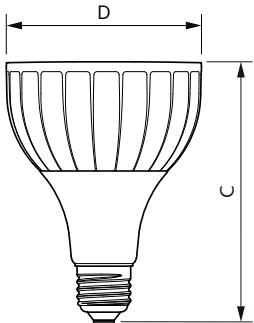

### Product data

General Information	
Cap-Base	E27 [ E27]
EU RoHS compliant	Yes
Nominal Lifetime (Nom)	25000 h
Switching Cycle	50000X
Technical Type	20-35W
Light Technical	
Color Code	841 [ CCT of 4100K (841)]
Beam Angle (Nom)	30 °
Luminous Flux (Nom)	1850 lm
Color Designation	Cool White (CW)
Correlated Color Temperature (Nom)	4000 K
Luminous Efficacy (rated) (Nom)	92.00 lm/W
Color Consistency	<6
Color Rendering Index (Nom)	82
LLMF At End Of Nominal Lifetime (Nom)	70 %
Operating and Electrical	
Input Frequency	50 to 60 Hz

## Dimensional drawing

PAR30L 220-240V 20-35W 1850lm 4KK E27 ND

Product	D	C
Master LED PAR30L 20W 30D 840	95.5 mm	129 mm