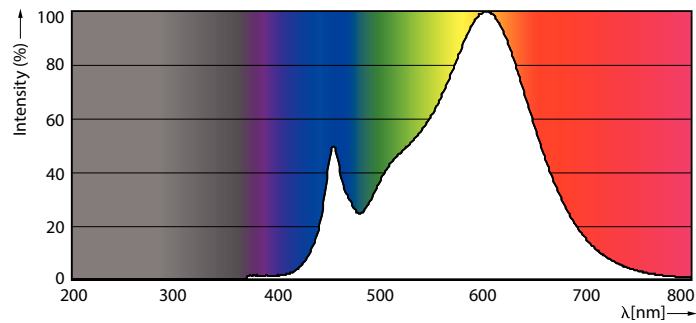

Photometric data

LEDspot MAS 20W E27 PAR30L 830 15D ND

LEDspot MAS 20W E27 PAR30L 830 30D ND