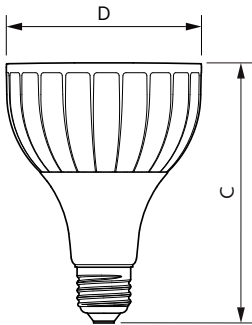

MASTER LEDspot PAR High Lumen

Energy Consumption kWh/1000 h	20 kWh
Product Data	
Full product code	871869673134500
Order product name	Master LED PAR30L 20W 30D 830
EAN/UPC - Product	8718696731345
Order code	929001354008

Numerator - Quantity Per Pack	1
Numerator - Packs per outer box	6
Material Nr. (12NC)	929001354008
Net Weight (Piece)	0.410 kg

Dimensional drawing

PAR30L 220-240V 20-35W 1800lm 3KK E27 ND

Product	D	C
Master LED PAR30L 20W 30D 830	95.5 mm	129 mm