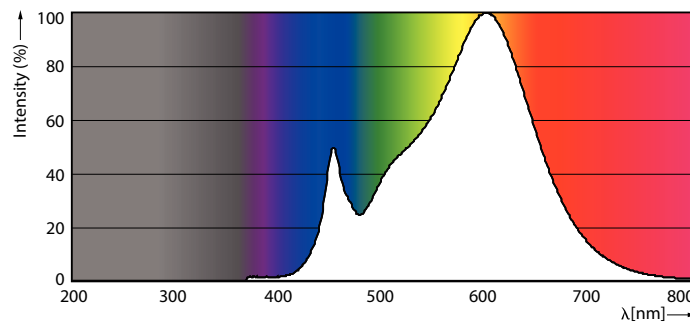

LEDspot MAS 20W E27 PAR30L 830 15D ND

LEDspot MAS 20W E27 PAR30L 830 15D ND