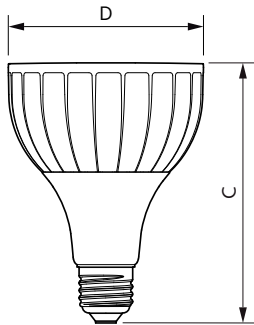

MASTER LEDspot PAR High Lumen

Energy Consumption kWh/1000 h	20 kWh
Product Data	
Full product code	871869675929500
Order product name	Master LED PAR30L 20W 15D 830
EAN/UPC - Product	8718696759295
Order code	929001353808

Numerator - Quantity Per Pack	1
Numerator - Packs per outer box	6
Material Nr. (12NC)	929001353808
Net Weight (Piece)	0.410 kg

Dimensional drawing

PAR30L 220-240V 20-35W 1800lm 3KK E27 ND

Product	D	C
Master LED PAR30L 20W 15D 830	95.5 mm	129 mm