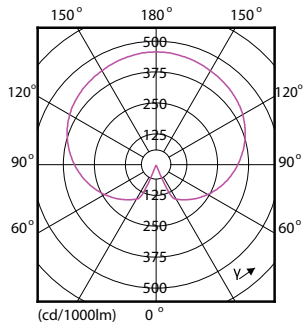

Product data

General Information	
Cap-Base	E27 [E27]
EU RoHS compliant	Yes
Nominal Lifetime (Nom)	25000 h
Switching Cycle	100000X
Technical Type	5.5-40W
Light Technical	
Color Code	922-927 [CCT of 2200K-2700K]
Beam Angle (Nom)	200 °
Luminous Flux (Nom)	470 lm
Color Designation	Warm White (WW)
Correlated Color Temperature (Nom)	- K
Luminous Efficacy (rated) (Nom)	85.00 lm/W
Color Consistency	<6
Color Rendering Index (Nom)	90

Product Data

Full product code	871869670709800
-------------------	-----------------

Order product name	MASTER LED bulb DT 5.5-40WE27 927-922 A60FR
EAN/UPC - Product	8718696707098
Order code	929001351302
Numerator - Quantity Per Pack	1
Numerator - Packs per outer box	10
Material Nr. (12NC)	929001351302
Net Weight (Piece)	0.060 kg

Dimensional drawing

A60S230V6.5-40W470lm2.2-2.7KK E27D CRI90

Product	D	C
MASTER LED bulb DT 5.5-40WE27 927-922 A60FR	60 mm	110 mm

Photometric data

MASTER LEDbulb 40W E27 922-927 FR A60

MASTER LEDbulb 40W E27 922-927 FR A60

MASTER LEDbulb

Photometric data

MASTER LEDbulb 40W E27 922-927 FR A60

Lifetime

MASTER LEDspot PAR 50W E27 827 25D

MASTER LEDspot PAR 50W E27 827 25D