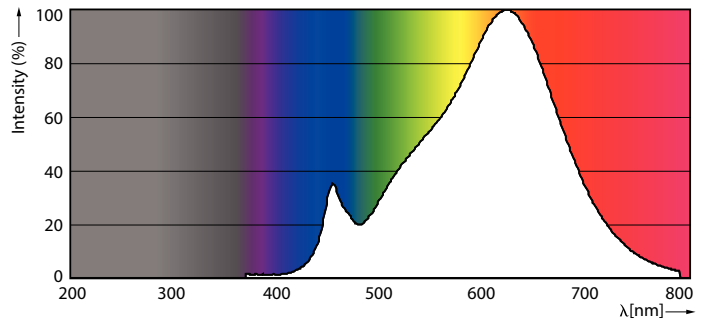

MASTER LEDbulb 40W E27 922-927 FR A60

MASTER LEDbulb 40W E27 922-927 FR A60