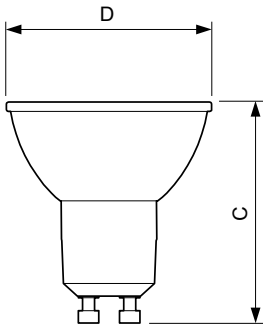

Product data

General Information		Luminous Flux in 90° Cone (Rated)	
Cap-Base	GU10 [GU10]		355 lm
EU RoHS compliant	Yes	Operating and Electrical	
Nominal Lifetime (Nom)	40000 h	Input Frequency	50 to 60 Hz
Switching Cycle	50000X	Power (Rated) (Nom)	5.5 W
Technical Type	5.5-50W	Lamp Current (Nom)	30 mA
Light Technical		Wattage Equivalent	50 W
Color Code	927	Starting Time (Nom)	0.5 s
Beam Angle (Nom)	36 °	Warm Up Time to 60% Light (Nom)	0.5 s
Luminous Flux (Nom)	385 lm	Power Factor (Nom)	0.8
Luminous Intensity (Nom)	800 cd	Voltage (Nom)	220-240 V
Color Designation	Warm White (WW)	Temperature	
Correlated Color Temperature (Nom)	2700 K	T-Case Maximum (Nom)	80 °C
Luminous Efficacy (rated) (Nom)	70.00 lm/W	Controls and Dimming	
Color Consistency	<3	Dimmable	Yes
Color Rendering Index (Nom)	97		
LLMF At End Of Nominal Lifetime (Nom)	70 %		

EAN/UPC - Product	8718696707333
Order code	929001347308
Numerator - Quantity Per Pack	1
Numerator - Packs per outer box	10
Material Nr. (12NC)	929001347308
Net Weight (Piece)	0.038 kg

Dimensional drawing