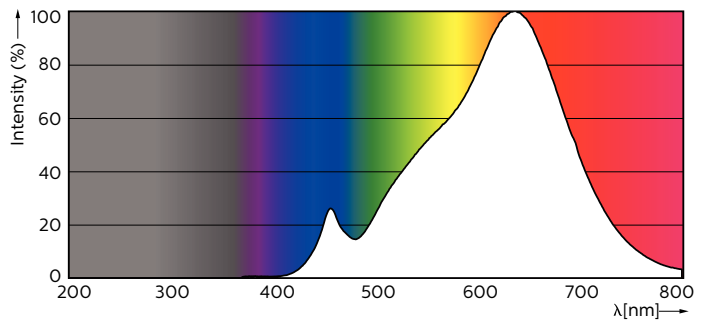

MASTER LEDspot ExpertColor MV 50W GU10 927 36D