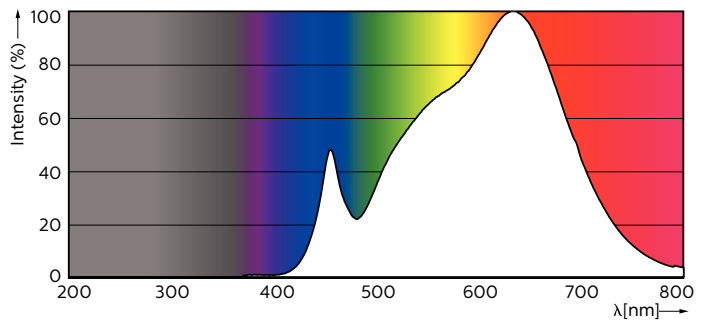

### Product data

General Information		Luminous Flux in 90° Cone (Rated)	
Cap-Base	GU10 [ GU10]		375 lm
EU RoHS compliant	Yes	Operating and Electrical	
Nominal Lifetime (Nom)	40000 h	Input Frequency	50 to 60 Hz
Switching Cycle	50000X	Power (Rated) (Nom)	5.5 W
Technical Type	5.5-50W	Lamp Current (Nom)	30 mA
Light Technical		Wattage Equivalent	50 W
Color Code	930 [ CCT of 3000K]	Starting Time (Nom)	0.5 s
Beam Angle (Nom)	24 °	Warm Up Time to 60% Light (Nom)	0.5 s
Luminous Flux (Nom)	405 lm	Power Factor (Nom)	0.8
Luminous Intensity (Nom)	1000 cd	Voltage (Nom)	220-240 V
Color Designation	White (WH)	Temperature	
Correlated Color Temperature (Nom)	3000 K	T-Case Maximum (Nom)	80 °C
Luminous Efficacy (rated) (Nom)	73.64 lm/W	Controls and Dimming	
Color Consistency	<3	Dimmable	Yes
Color Rendering Index (Nom)	97		
LLMF At End Of Nominal Lifetime (Nom)	70 %		

## Dimensional drawing

GU10 230V5.5W-50W350lm25D 3000K GU10 Dim

Product	D	C
MASTER LED ExpertColor 5.5-50W GU10 930 24D	50 mm	54 mm

## Photometric data

MASTER LEDspot ExpertColor MV 50W GU10 930 25D

MASTER LEDspot ExpertColor MV 50W GU10 930 25D