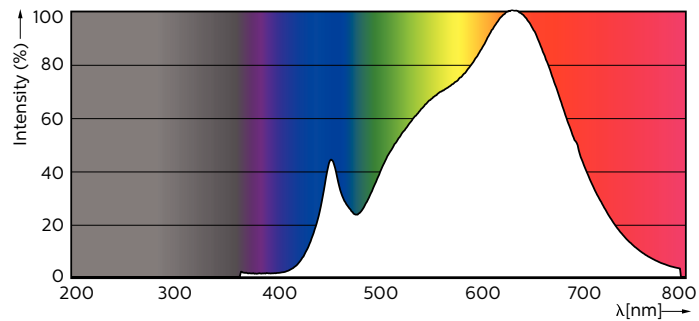

Product data

General Information		Color Consistency	
Cap-Base	GU5.3 [GU5.3]	Color Consistency	<3
Nominal Lifetime (Nom)	40000 h	Color Rendering Index (Nom)	97
Switching Cycle	50000X	LLMF At End Of Nominal Lifetime (Nom)	70 %
Technical Type	7.2-50W	Operating and Electrical	
Light Technical		Power (Rated) (Nom)	7.2 W
Color Code	930 [CCT of 3000K]	Lamp Current (Nom)	800 mA
Beam Angle (Nom)	60 °	Wattage Equivalent	50 W
Luminous Flux (Nom)	480 lm	Starting Time (Nom)	0.5 s
Luminous Flux (Rated) (Nom)	480 lm	Warm Up Time to 60% Light (Nom)	1 s
Luminous Intensity (Nom)	440 cd	Power Factor (Nom)	0.7
Color Designation	White (WH)	Voltage (Nom)	12 V
Rated Beam Angle	60 °	Temperature	
Correlated Color Temperature (Nom)	3000 K	T-Case Maximum (Nom)	92 °C
Luminous Efficacy (rated) (Nom)	66.67 lm/W		

MAS LED MR16 ExpertColor 7.2-50W 930 60D

Product	D	C
MASTER LED ExpertColor LED MR16 ExpertColor 7.2-50W 930 60D	50.5 mm	46 mm

Photometric data

Master LEDspot ExpertColor LV 50W EZ10 930 10D

Master LEDspot ExpertColor LV 50W GU5.3 930 60D

MASTER LEDspot ExpertColor LV

Photometric data

Master LEDspot ExpertColor LV 50W GU5.3 930 60D

Lifetime

Master LEDspot ExpertColor LV 50W EZ10 927 10D

Master LEDspot ExpertColor LV 50W EZ10 927 10D