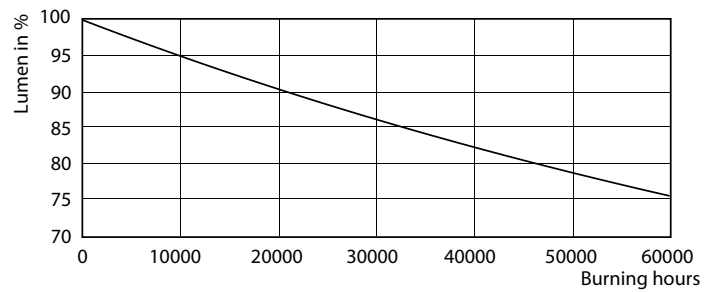

Product data

General Information		Color Consistency	
Cap-Base	GU5.3 [GU5.3]	Color Consistency	<3
Nominal Lifetime (Nom)	40000 h	Color Rendering Index (Nom)	97
Switching Cycle	50000X	LLMF At End Of Nominal Lifetime (Nom)	70 %
Technical Type	7.2-50W	Operating and Electrical	
Light Technical		Power (Rated) (Nom)	7.2 W
Color Code	930 [CCT of 3000K]	Lamp Current (Nom)	800 mA
Beam Angle (Nom)	60 °	Wattage Equivalent	50 W
Luminous Flux (Nom)	480 lm	Starting Time (Nom)	0.5 s
Luminous Flux (Rated) (Nom)	480 lm	Warm Up Time to 60% Light (Nom)	1 s
Luminous Intensity (Nom)	440 cd	Power Factor (Nom)	0.7
Color Designation	White (WH)	Voltage (Nom)	12 V
Rated Beam Angle	60 °	Temperature	
Correlated Color Temperature (Nom)	3000 K	T-Case Maximum (Nom)	92 °C
Luminous Efficacy (rated) (Nom)	66.67 lm/W		

MASTER LEDspot ExpertColor LV

Photometric data

Master LEDspot ExpertColor LV 50W GU5.3 930 60D

Lifetime

Master LEDspot ExpertColor LV 50W EZ10 927 10D

Master LEDspot ExpertColor LV 50W EZ10 927 10D