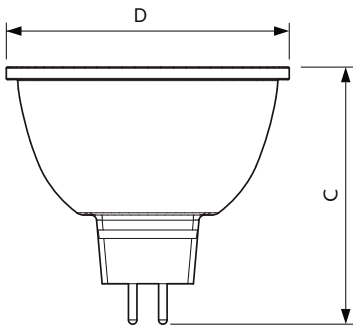

Product data

General Information		Color Consistency	
Cap-Base	GU5.3 [GU5.3]	Color Consistency	<3
Nominal Lifetime (Nom)	40000 h	Color Rendering Index (Nom)	97
Switching Cycle	50000X	LLMF At End Of Nominal Lifetime (Nom)	70 %
Technical Type	7.2-50W	Operating and Electrical	
Light Technical		Power (Rated) (Nom)	7.2 W
Color Code	930 [CCT of 3000K]	Lamp Current (Nom)	800 mA
Beam Angle (Nom)	60 °	Wattage Equivalent	50 W
Luminous Flux (Nom)	480 lm	Starting Time (Nom)	0.5 s
Luminous Flux (Rated) (Nom)	480 lm	Warm Up Time to 60% Light (Nom)	1 s
Luminous Intensity (Nom)	440 cd	Power Factor (Nom)	0.7
Color Designation	White (WH)	Voltage (Nom)	12 V
Rated Beam Angle	60 °	Temperature	
Correlated Color Temperature (Nom)	3000 K	T-Case Maximum (Nom)	92 °C
Luminous Efficacy (rated) (Nom)	66.67 lm/W		

EAN/UPC - Product	8718696719527
Order code	929001341508
Numerator - Quantity Per Pack	1
Numerator - Packs per outer box	10
Material Nr. (12NC)	929001341508
Net Weight (Piece)	0.034 kg

Dimensional drawing