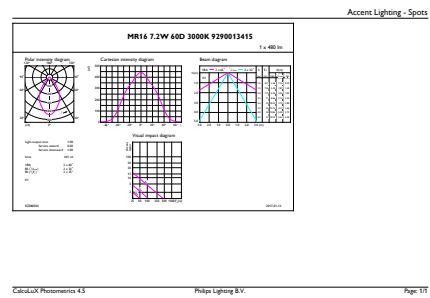

Product data

General Information		Color Consistency	
Cap-Base	GU5.3 [GU5.3]	Color Consistency	<3
Nominal Lifetime (Nom)	40000 h	Color Rendering Index (Nom)	97
Switching Cycle	50000X	LLMF At End Of Nominal Lifetime (Nom)	70 %
Technical Type	7.2-50W	Operating and Electrical	
Light Technical		Power (Rated) (Nom)	7.2 W
Color Code	930 [CCT of 3000K]	Lamp Current (Nom)	800 mA
Beam Angle (Nom)	60 °	Wattage Equivalent	50 W
Luminous Flux (Nom)	480 lm	Starting Time (Nom)	0.5 s
Luminous Flux (Rated) (Nom)	480 lm	Warm Up Time to 60% Light (Nom)	1 s
Luminous Intensity (Nom)	440 cd	Power Factor (Nom)	0.7
Color Designation	White (WH)	Voltage (Nom)	12 V
Rated Beam Angle	60 °	Temperature	
Correlated Color Temperature (Nom)	3000 K	T-Case Maximum (Nom)	92 °C
Luminous Efficacy (rated) (Nom)	66.67 lm/W		

EAN/UPC - Product	8718696719527
Order code	929001341508
Numerator - Quantity Per Pack	1
Numerator - Packs per outer box	10
Material Nr. (12NC)	929001341508
Net Weight (Piece)	0.034 kg

Dimensional drawing

MAS LED MR16 ExpertColor 7.2-50W 930 60D

Product	D	C
MASTER LED ExpertColor LED MR16 ExpertColor 7.2-50W 930 60D	50.5 mm	46 mm

Photometric data

Master LEDspot ExpertColor LV 50W EZ10 930 10D

Master LEDspot ExpertColor LV 50W GU5.3 930 60D