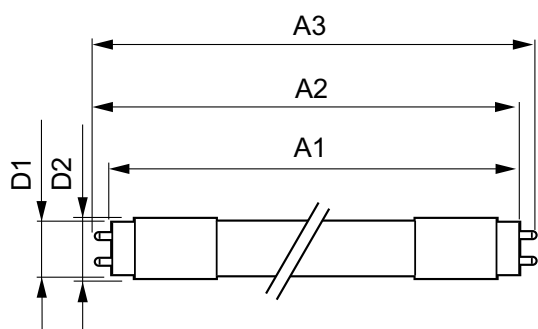

Product data

General Information	
Cap-Base	G13 ROT (Rotating) [Medium Bi-Pin Fluorescent]
EU RoHS compliant	Yes
Nominal Lifetime (Nom)	50000 h
Switching Cycle	200000X
Light Technical	
Color Code	841 [CCT of 4100K (841)]
Beam Angle (Nom)	160 °
Luminous Flux (Nom)	1575 lm
Color Designation	Cool White (CW)
Correlated Color Temperature (Nom)	4000 K
Luminous Efficacy (rated) (Nom)	131.00 lm/W
Color Consistency	<6
Color Rendering Index (Nom)	83
LLMF At End Of Nominal Lifetime (Nom)	70 %
Operating and Electrical	
Input Frequency	50 to 60 Hz

MASTER LEDtube EM/Mains

Product Length	900 mm
Approval and Application	
Energy Efficiency Label (EEL)	A++
Energy Saving Product	Yes
Approval Marks	TUV CE marking RoHS compliance KEMA Keur certificate
Energy Consumption kWh/1000 h	12 kWh
Product Data	
Full product code	871869668708600

Order product name	MASTER LEDtube 900mm HO 12W 840 T8
EAN/UPC - Product	8718696687086
Order code	929001298402
Numerator - Quantity Per Pack	1
Numerator - Packs per outer box	10
Material Nr. (12NC)	929001298402
Net Weight (Piece)	0.174 kg

Dimensional drawing

TLED 3ft 12W-30W 1575lm 160D 4000K G13ND

Product	D1	D2	A1	A2	A3
MASTER LEDtube 900mm HO 12W 840 T8	25.78 mm	28 mm	893.3 mm	900.4 mm	907.5 mm

Photometric data

LEDtube 600mm 1200mm 1500mm UO T8