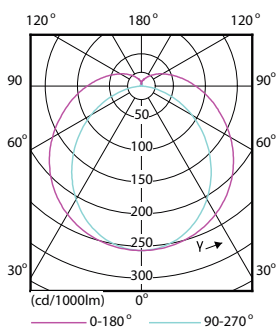

MASTER LEDtube EM/Mains

Product Length	900 mm
Approval and Application	
Energy Efficiency Label (EEL)	A++
Energy Saving Product	Yes
Approval Marks	TUV CE marking RoHS compliance KEMA Keur certificate
Energy Consumption kWh/1000 h	12 kWh
Product Data	
Full product code	871869668708600

Order product name	MASTER LEDtube 900mm HO 12W 840 T8
EAN/UPC - Product	8718696687086
Order code	929001298402
Numerator - Quantity Per Pack	1
Numerator - Packs per outer box	10
Material Nr. (12NC)	929001298402
Net Weight (Piece)	0.174 kg

Dimensional drawing

TLED 3ft 12W-30W 1575lm 160D 4000K G13ND

Product	D1	D2	A1	A2	A3
MASTER LEDtube 900mm HO 12W 840 T8	25.78 mm	28 mm	893.3 mm	900.4 mm	907.5 mm

Photometric data

LEDtube 600mm 1200mm 1500mm UO T8

LEDtube 900mm HO 12W840 T8

MASTER LEDtube EM/Mains

Photometric data

LEDtube 900mm HO 12W840 T8

Lifetime

LEDtube 600mm 1200mm 1500mm UO T8

LEDtube 600mm 1200mm 1500mm UO T8