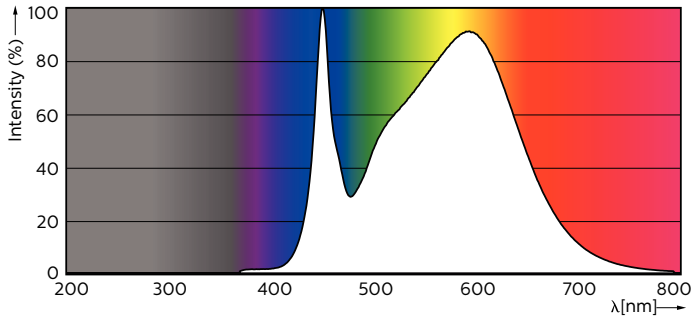

MASTER LEDtube EM/Mains

Photometric data

LEDtube 900mm HO 12W840 T8