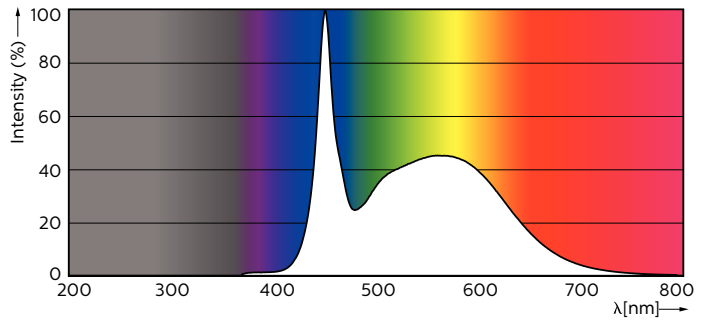

LEDtube 1500mm UO 24W 865 T8

LEDtube 1500mm UO 24W 865 T8