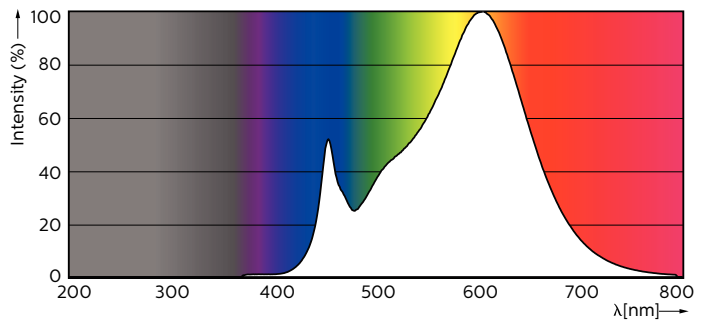

LEDtube 1500mm UO 24W 830 T8

LEDtube 1500mm UO 24W 830 T8