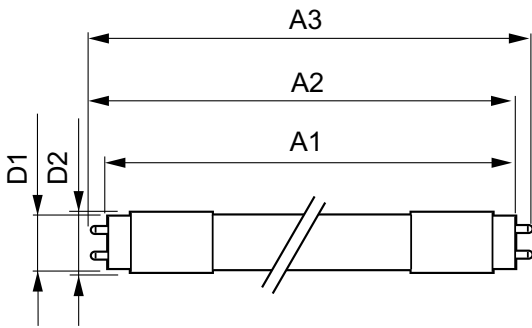

Product Data

Full product code	871869668742000
-------------------	-----------------

Order product name	MASTER LEDtube 1500mm UO 24W 830 T8
EAN/UPC - Product	8718696687420
Order code	929001298102
Numerator - Quantity Per Pack	1
Numerator - Packs per outer box	10
Material Nr. (12NC)	929001298102
Net Weight (Piece)	0.310 kg

Dimensional drawing

TLED 4ft 24W-58W 3400lm 160D 3000K G13ND

Product	D1	D2	A1	A2	A3
MASTER LEDtube 1500mm UO 24W 830 T8	25.78 mm	28 mm	1498.7 mm	1505.8 mm	1512.9 mm

Photometric data

LEDtube 1500mm UO 24W 830 T8