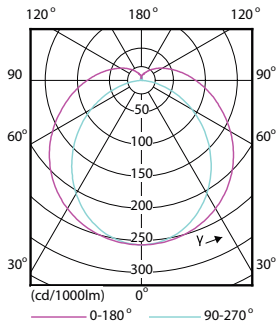

Dimensional drawing

TLED 4ft 16W-36W 2500lm 160D 4000K G13ND

Product	D1	D2	A1	A2	A3
MASTER LEDtube 1200mm UO 16W 840 T8	25.78 mm	28 mm	1198.2 mm	1205.3 mm	1212.4 mm

Photometric data

LEDtube 1200mm UO 16W 840 T8

LEDtube 1200mm UO 16W 840 T8

MASTER LEDtube EM/Mains

Photometric data

LEDtube 600mm 1200mm 1500mm UO T8

Lifetime

LEDtube 600mm 1200mm 1500mm UO T8

LEDtube 600mm 1200mm 1500mm UO T8