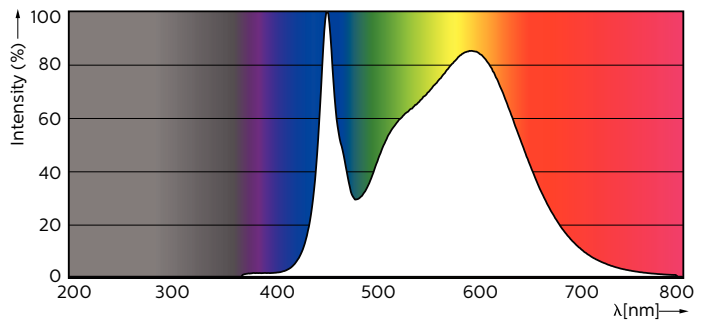

LEDtube 1200mm UO 16W 840 T8

LEDtube 1200mm UO 16W 840 T8