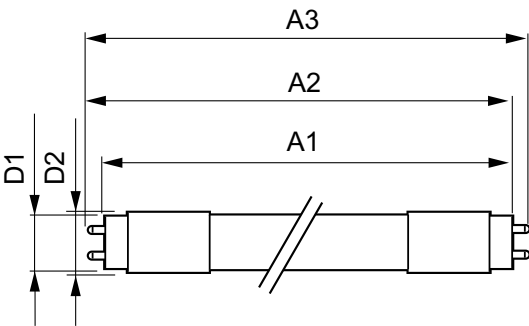

Product Data

Full product code	871869668738300
-------------------	-----------------

Order product name	MASTER LEDtube 1200mm UO 16W 840 T8
EAN/UPC - Product	8718696687383
Order code	929001297902
Numerator - Quantity Per Pack	1
Numerator - Packs per outer box	10
Material Nr. (12NC)	929001297902
Net Weight (Piece)	0.251 kg

Dimensional drawing

TLED 4ft 16W-36W 2500lm 160D 4000K G13ND

Product	D1	D2	A1	A2	A3
MASTER LEDtube 1200mm UO 16W 840 T8	25.78 mm	28 mm	1198.2 mm	1205.3 mm	1212.4 mm

Photometric data

LEDtube 1200mm UO 16W 840 T8