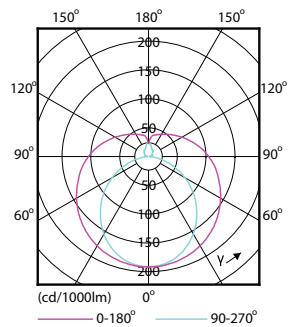

Essential LEDtube

Order product name	LEDtube HO 1200mm 20W 765 T8 AP I G
EAN/UPC - Product	8718696674369
Order code	929001277308
Numerator - Quantity Per Pack	1
Numerator - Packs per outer box	10

Material Nr. (12NC)	929001277308
Net Weight (Piece)	0.215 kg

Dimensional drawing

A3

Product	D1	D2	A1	A2	A3
LEDtube HO 1200mm 20W 765 T8 AP I G	25.7 mm	28 mm	1198 mm	1205 mm	1212 mm

TLED Ecofit APR HO 1200mm 4ft T8 220-240

Photometric data

LEDtube HO 20W G13 765 T8 AP I G

LEDtube HO 20W G13 730 T8 AP I G

LEDtube HO 20W G13 765 T8 AP I G