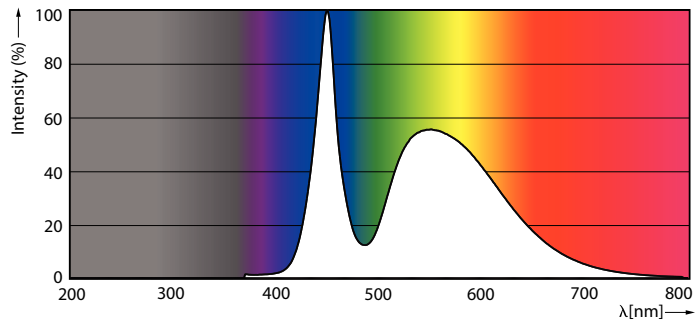

Essential LEDtube

Order product name	LEDtube HO 1200mm 20W 765 T8 AP I G
EAN/UPC - Product	8718696674369
Order code	929001277308
Numerator - Quantity Per Pack	1
Numerator - Packs per outer box	10

Material Nr. (12NC)	929001277308
Net Weight (Piece)	0.215 kg

Dimensional drawing

A3

Product	D1	D2	A1	A2	A3
LEDtube HO 1200mm 20W 765 T8 AP I G	25.7 mm	28 mm	1198 mm	1205 mm	1212 mm

TLED Ecofit APR HO 1200mm 4ft T8 220-240

Photometric data

LEDtube HO 20W G13 765 T8 AP I G

LEDtube HO 20W G13 730 T8 AP I G

LEDtube HO 20W G13 765 T8 AP I G