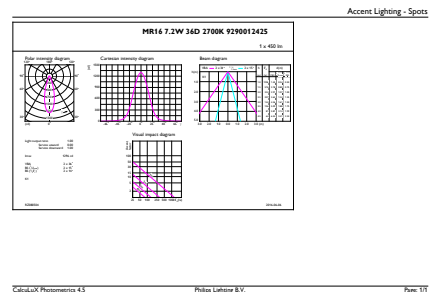

Product data

General Information	
Cap-Base	GU5.3 [GU5.3]
EU RoHS compliant	Yes
Nominal Lifetime (Nom)	40000 h
Switching Cycle	50000X
Technical Type	7.2-50W
Light Technical	
Color Code	927
Beam Angle (Nom)	36 °
Luminous Flux (Nom)	450 lm
Luminous Intensity (Nom)	1350 cd
Color Designation	Warm White (WW)
Correlated Color Temperature (Nom)	2700 K
Luminous Efficacy (rated) (Nom)	62.50 lm/W
Color Consistency	<3
Color Rendering Index (Nom)	97

Full product code	871869657183500
Order product name	MASTER LED MR16 ExpertColor 7.2-50W 927 36D

EAN/UPC - Product	8718696571835
Order code	929001242508
Numerator - Quantity Per Pack	1
Numerator - Packs per outer box	10
Material Nr. (12NC)	929001242508
Net Weight (Piece)	0.034 kg

Dimensional drawing

MR16 12V 7.2-50W 420lm 36D 2700K GU5.3 D

Product	D	C
MASTER LED MR16 ExpertColor 7.2-50W 927 36D	51 mm	46 mm

Photometric data

MAS LED ExpertColor 7.2-50W MR16 GU5.3 927

MAS LED ExpertColor 7.2-50W MR16 GU5.3 927 36D

MASTER LEDspot ExpertColor LV

Photometric data

MAS LED ExpertColor 7.2-50W MR16 GU5.3 927 36D

Lifetime

Master LEDspot ExpertColor LV 50W EZ10 927 10D

Master LEDspot ExpertColor LV 50W EZ10 927 10D