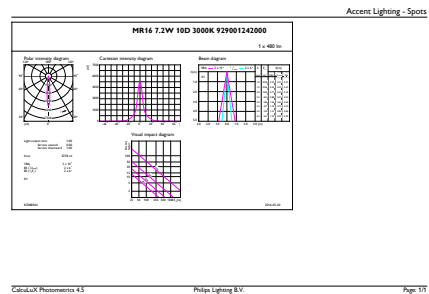

Product data

General Information	
Cap-Base	GU5.3 [GU5.3]
EU RoHS compliant	Yes
Nominal Lifetime (Nom)	40000 h
Switching Cycle	50000X
Technical Type	7.2-50W
Light Technical	
Color Code	930 [CCT of 3000K]
Beam Angle (Nom)	10 °
Luminous Flux (Nom)	480 lm
Luminous Intensity (Nom)	5000 cd
Color Designation	White (WH)
Correlated Color Temperature (Nom)	3000 K
Luminous Efficacy (rated) (Nom)	66.67 lm/W
Color Consistency	<3
Color Rendering Index (Nom)	97

Full product code	694793912149600
Order product name	MASTER LED MR16 ExpertColor 7.2-50W 930 10D

EAN/UPC - Product	6947939121496
Order code	929001242010
Numerator - Quantity Per Pack	1
Numerator - Packs per outer box	10
Material Nr. (12NC)	929001242010
Net Weight (Piece)	0.034 kg

Dimensional drawing

MR16 12V 7.2-50W 420lm 10D 3000K GU5.3 D

Product	D	C
MASTER LED MR16 ExpertColor 7.2-50W 930 10D	51 mm	46 mm

Photometric data

MAS LED ExpertColor 7.2-50W MR16 GU5.3 930

MAS LED ExpertColor 7.2-50W MR16 GU5.3 930 10D

MASTER LEDspot ExpertColor LV

Photometric data

MAS LED ExpertColor 7.2-50W MR16 GU5.3 930 10D