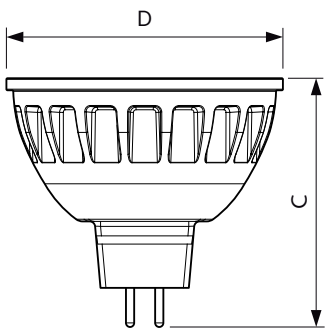

Product data

General Information	
Cap-Base	GU5.3 [GU5.3]
EU RoHS compliant	Yes
Nominal Lifetime (Nom)	40000 h
Switching Cycle	50000X
Technical Type	7.2-50W
Light Technical	
Color Code	930 [CCT of 3000K]
Beam Angle (Nom)	10 °
Luminous Flux (Nom)	480 lm
Luminous Intensity (Nom)	5000 cd
Color Designation	White (WH)
Correlated Color Temperature (Nom)	3000 K
Luminous Efficacy (rated) (Nom)	66.67 lm/W
Color Consistency	<3
Color Rendering Index (Nom)	97

Dimensional drawing

MR16 12V 7.2-50W 420lm 10D 3000K GU5.3 D

Product	D	C
MASTER LED MR16 ExpertColor 7.2-50W 930 10D	51 mm	46 mm

Photometric data

MAS LED ExpertColor 7.2-50W MR16 GU5.3 930

MAS LED ExpertColor 7.2-50W MR16 GU5.3 930 10D