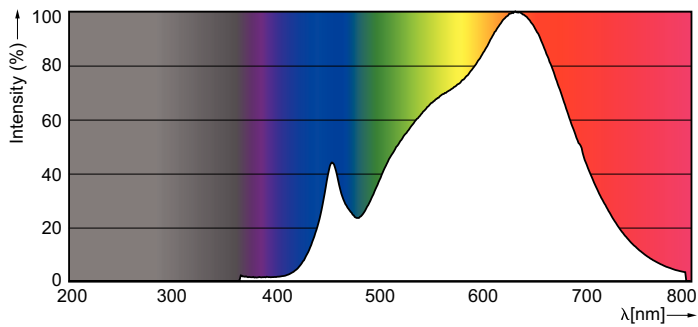

Product data

General Information	
Cap-Base	GU5.3 [GU5.3]
EU RoHS compliant	Yes
Nominal Lifetime (Nom)	40000 h
Switching Cycle	50000X
Technical Type	7.2-50W
Light Technical	
Color Code	930 [CCT of 3000K]
Beam Angle (Nom)	10 °
Luminous Flux (Nom)	480 lm
Luminous Intensity (Nom)	5000 cd
Color Designation	White (WH)
Correlated Color Temperature (Nom)	3000 K
Luminous Efficacy (rated) (Nom)	66.67 lm/W
Color Consistency	<3
Color Rendering Index (Nom)	97

Full product code	694793912149600
Order product name	MASTER LED MR16 ExpertColor 7.2-50W 930 10D

EAN/UPC - Product	6947939121496
Order code	929001242010
Numerator - Quantity Per Pack	1
Numerator - Packs per outer box	10
Material Nr. (12NC)	929001242010
Net Weight (Piece)	0.034 kg

Dimensional drawing

MR16 12V 7.2-50W 420lm 10D 3000K GU5.3 D

Product	D	C
MASTER LED MR16 ExpertColor 7.2-50W 930 10D	51 mm	46 mm

Photometric data

MAS LED ExpertColor 7.2-50W MR16 GU5.3 930

MAS LED ExpertColor 7.2-50W MR16 GU5.3 930 10D

MASTER LEDspot ExpertColor LV

Photometric data

MAS LED ExpertColor 7.2-50W MR16 GU5.3 930 10D