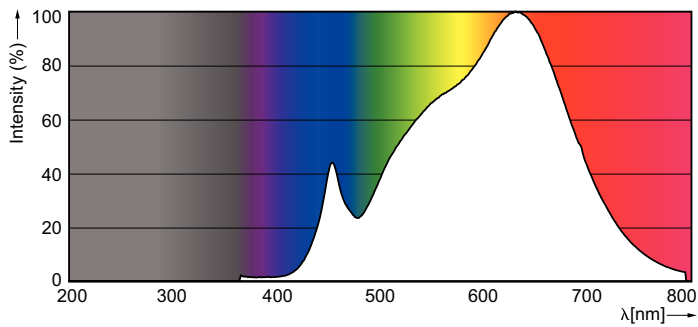

Product data

General Information	
Cap-Base	GU5.3 [GU5.3]
EU RoHS compliant	Yes
Nominal Lifetime (Nom)	40000 h
Switching Cycle	50000X
Technical Type	7.2-50W
Light Technical	
Color Code	930 [CCT of 3000K]
Beam Angle (Nom)	10 °
Luminous Flux (Nom)	480 lm
Luminous Intensity (Nom)	5000 cd
Color Designation	White (WH)
Correlated Color Temperature (Nom)	3000 K
Luminous Efficacy (rated) (Nom)	66.67 lm/W
Color Consistency	<3
Color Rendering Index (Nom)	97

Full product code	871869657163700
Order product name	MASTER LED MR16 ExpertColor 7.2-50W 930 10D

EAN/UPC - Product	8718696571637
Order code	929001242008
Numerator - Quantity Per Pack	1
Numerator - Packs per outer box	10
Material Nr. (12NC)	929001242008
Net Weight (Piece)	0.034 kg

Dimensional drawing

MR16 12V 7.2-50W 420lm 10D 3000K GU5.3 D

Product	D	C
MASTER LED MR16 ExpertColor 7.2-50W 930 10D	51 mm	46 mm

Photometric data

MAS LED ExpertColor 7.2-50W MR16 GU5.3 930

MAS LED ExpertColor 7.2-50W MR16 GU5.3 930 10D

MASTER LEDspot ExpertColor LV

Photometric data

MAS LED ExpertColor 7.2-50W MR16 GU5.3 930 10D