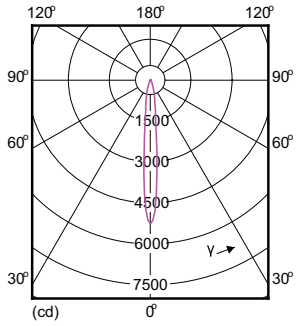

MASTER LEDspot ExpertColor LV

Photometric data

MAS LED ExpertColor 7.2-50W MR16 GU5.3 930 10D