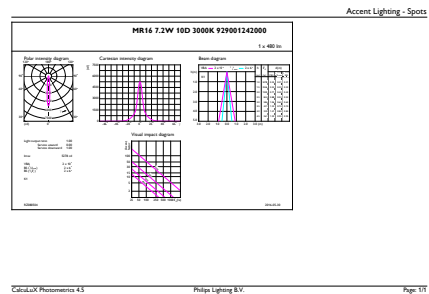

Product data

General Information	
Cap-Base	GU5.3 [GU5.3]
EU RoHS compliant	Yes
Nominal Lifetime (Nom)	40000 h
Switching Cycle	50000X
Technical Type	7.2-50W
Light Technical	
Color Code	930 [CCT of 3000K]
Beam Angle (Nom)	10 °
Luminous Flux (Nom)	480 lm
Luminous Intensity (Nom)	5000 cd
Color Designation	White (WH)
Correlated Color Temperature (Nom)	3000 K
Luminous Efficacy (rated) (Nom)	66.67 lm/W
Color Consistency	<3
Color Rendering Index (Nom)	97

Full product code	871869657163700
Order product name	MASTER LED MR16 ExpertColor 7.2-50W 930 10D

EAN/UPC - Product	8718696571637
Order code	929001242008
Numerator - Quantity Per Pack	1
Numerator - Packs per outer box	10
Material Nr. (12NC)	929001242008
Net Weight (Piece)	0.034 kg

Dimensional drawing

MR16 12V 7.2-50W 420lm 10D 3000K GU5.3 D

Product	D	C
MASTER LED MR16 ExpertColor 7.2-50W 930 10D	51 mm	46 mm

Photometric data

MAS LED ExpertColor 7.2-50W MR16 GU5.3 930

MAS LED ExpertColor 7.2-50W MR16 GU5.3 930 10D

MASTER LEDspot ExpertColor LV

Photometric data

MAS LED ExpertColor 7.2-50W MR16 GU5.3 930 10D