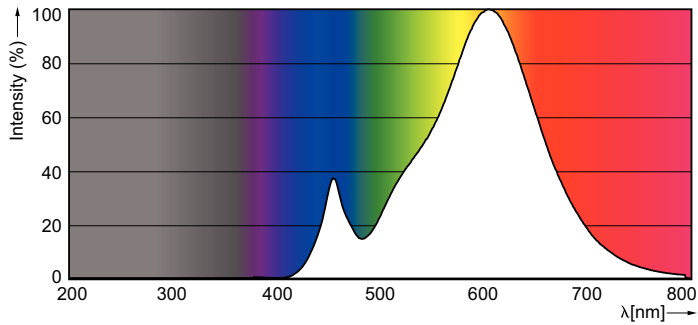

Photometric data

LED Lamps, Lightcolour /827 ND CL

General Uniform Lighting

Candle 2.2w 2700K E27P45 9290012387
1 x 250lm

This block contains a summary of photometric data for the 'Candle 2.2w 2700K E27P45 9290012387' bulb. It includes a small beam spread diagram, a CQS (Color Quality Scale) graph, and two tables: 'Uniformity Table' and 'Luminance Table'. The tables provide detailed data on light distribution and brightness levels.

Classic LEDCandle ND 2-25W P45 827 CL