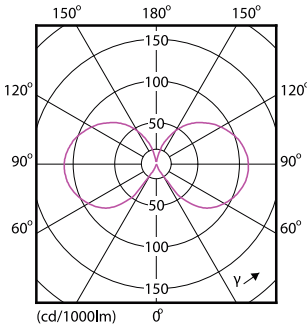

Photometric data

Classic LEDCandle ND 2-25W P45 827 CL

General Uniform Lighting

Candle 2.2w 2700K E27P45 9290012387
1 x 250lm

This block contains a summary of photometric data for the 'Candle 2.2w 2700K E27P45 9290012387' bulb. It includes a small beam spread diagram, a CQS (Color Quality Scale) graph, and two tables: 'Uniformity Table' and 'Luminance Table'. The tables provide detailed data on light distribution and brightness levels.

Classic LEDCandle ND 2-25W P45 827 CL