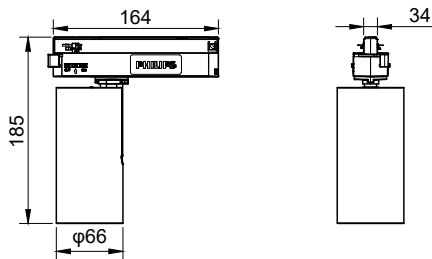

Truefashion Projector GCGM

Mechanical and Housing

Housing Material	Aluminum
Reflector material	-
Optic material	Polymethyl methacrylate
Optical cover/lens material	Polymethyl methacrylate
Fixation material	Aluminum
Optical cover/lens finish	Clear
Overall length	164 mm
Overall height	185 mm
Overall diameter	66 mm
Color	Black

Approval and Application

Ingress protection code	IP20 [Finger-protected]
Mech. impact protection code	-

Initial Performance (IEC Compliant)

Initial luminous flux (system flux)	1930.4 lm
Luminous flux tolerance	+/-10%
Initial LED luminaire efficacy	86.7 lm/W
Init. Corr. Color Temperature	3000 K
Init. Color Rendering Index	>80
Initial chromaticity	(0.434, 0.403) SDCM<3
Initial input power	22.3 W

Power consumption tolerance	+/-10%

Over Time Performance (IEC Compliant)

Median useful life L70B50	50000 h
Median useful life L80B50	50000 h
Median useful life L90B50	32600 h

Application Conditions

Ambient temperature range	-20 to +35 °C
Maximum dim level	Not applicable
Suitable for random switching	No

Product Data

Full product code	911401562361
Order product name	ST700T LED20 830 PSU WB 1C BK
Order code	911401562361
Numerator - Quantity Per Pack	1
Numerator - Packs per outer box	1
Material Nr. (12NC)	911401562361
Net Weight (Piece)	0.450 kg

Dimensional drawing

ST700T Truefashion Projector GCGM