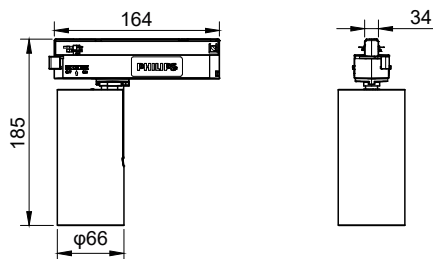

Truefashion Projector GCGM

Mechanical and Housing

Housing Material	Aluminum
Reflector material	-
Optic material	Polymethyl methacrylate
Optical cover/lens material	Polymethyl methacrylate
Fixation material	Aluminum
Optical cover/lens finish	Clear
Overall length	164 mm
Overall height	185 mm
Overall diameter	66 mm
Color	White

Approval and Application

Ingress protection code	IP20 [Finger-protected]
Mech. impact protection code	-

Initial Performance (IEC Compliant)

Initial luminous flux (system flux)	2051.05 lm
Luminous flux tolerance	+/-10%
Initial LED luminaire efficacy	92.2 lm/W
Init. Corr. Color Temperature	3000 K
Init. Color Rendering Index	>80
Initial chromaticity	(0.434, 0.403) SDCM<3
Initial input power	22.3 W

Power consumption tolerance	+/-10%

Over Time Performance (IEC Compliant)

Median useful life L70B50	50000 h
Median useful life L80B50	50000 h
Median useful life L90B50	32600 h

Application Conditions

Ambient temperature range	-20 to +35 °C
Maximum dim level	Not applicable
Suitable for random switching	No

Product Data

Full product code	911401562061
Order product name	ST700T LED20 830 PSU NB 1C WH
Order code	911401562061
Numerator - Quantity Per Pack	1
Numerator - Packs per outer box	1
Material Nr. (12NC)	911401562061
Net Weight (Piece)	0.450 kg

Dimensional drawing

ST700T Truefashion Projector GCGM