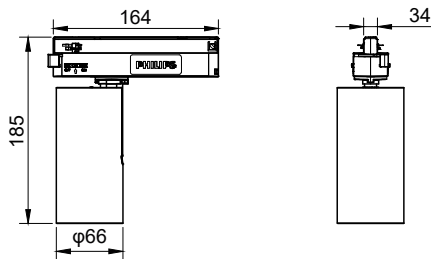

Truefashion Projector GCGM

Mechanical and Housing

Housing Material	Aluminum
Reflector material	-
Optic material	Polymethyl methacrylate
Optical cover/lens material	Polymethyl methacrylate
Fixation material	Aluminum
Optical cover/lens finish	Clear
Overall length	164 mm
Overall height	185 mm
Overall diameter	66 mm
Color	Black

Approval and Application

Ingress protection code	IP20 [Finger-protected]
Mech. impact protection code	-

Initial Performance (IEC Compliant)

Initial luminous flux (system flux)	1146.65 lm
Luminous flux tolerance	+/-10%
Initial LED luminaire efficacy	107.3 lm/W
Init. Corr. Color Temperature	3000 K
Init. Color Rendering Index	>80
Initial chromaticity	(0.434, 0.403) SDCM<3
Initial input power	10.7 W

Power consumption tolerance	+/-10%

Over Time Performance (IEC Compliant)

Median useful life L70B50	50000 h
Median useful life L80B50	50000 h
Median useful life L90B50	32600 h

Application Conditions

Ambient temperature range	-20 to +35 °C
Maximum dim level	Not applicable
Suitable for random switching	No

Product Data

Full product code	911401561861
Order product name	ST700T LED10 830 PSU MB 1C BK
Order code	911401561861
Numerator - Quantity Per Pack	1
Numerator - Packs per outer box	1
Material Nr. (12NC)	911401561861
Net Weight (Piece)	0.450 kg

Dimensional drawing

ST700T Truefashion Projector GCGM