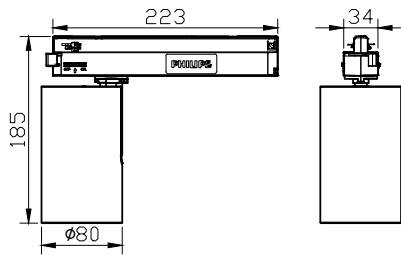

Truefashion Projector GCGM

Mechanical and Housing

Housing Material	Aluminum
Reflector material	-
Optic material	Polymethyl methacrylate
Optical cover/lens material	Polymethyl methacrylate
Fixation material	Aluminum
Optical cover/lens finish	Clear
Overall length	223 mm
Overall height	185 mm
Overall diameter	80 mm
Color	Black

Approval and Application

Ingress protection code	IP20 [Finger-protected]
Mech. impact protection code	-

Initial Performance (IEC Compliant)

Initial luminous flux (system flux)	3299.16 lm
Luminous flux tolerance	+/-10%
Initial LED luminaire efficacy	75.3 lm/W
Init. Corr. Color Temperature	3000 K
Init. Color Rendering Index	>90
Initial chromaticity	(0.422, 0.386) SDCM<3
Initial input power	43.8 W

Power consumption tolerance	+/-10%

Over Time Performance (IEC Compliant)

Median useful life L70B50	50000 h
Median useful life L80B50	38700 h
Median useful life L90B50	18200 h

Application Conditions

Ambient temperature range	-20 to +35 °C
Maximum dim level	Not applicable
Suitable for random switching	No

Product Data

Full product code	911401547861
Order product name	ST700T LED40 930PC PSU MB 1C BK
Order code	911401547861
Numerator - Quantity Per Pack	1
Numerator - Packs per outer box	1
Material Nr. (12NC)	911401547861
Net Weight (Piece)	0.599 kg

Dimensional drawing

ST700T Truefashion Projector GCGM