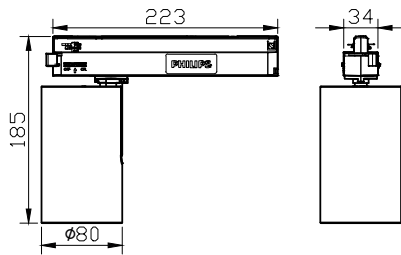

Truefashion Projector GCGM

Mechanical and Housing

Housing Material	Aluminum
Reflector material	-
Optic material	Polymethyl methacrylate
Optical cover/lens material	Polymethyl methacrylate
Fixation material	Aluminum
Optical cover/lens finish	Clear
Overall length	223 mm
Overall height	185 mm
Overall diameter	80 mm
Color	White

Approval and Application

Ingress protection code	IP20 [Finger-protected]
Mech. impact protection code	-

Initial Performance (IEC Compliant)

Initial luminous flux (system flux)	2684.72 lm
Luminous flux tolerance	+/-10%
Initial LED luminaire efficacy	70.5 lm/W
Init. Corr. Color Temperature	3000 K
Init. Color Rendering Index	>90
Initial chromaticity	(0.422, 0.386) SDCM<3
Initial input power	38.1 W

Power consumption tolerance	+/-10%

Over Time Performance (IEC Compliant)

Median useful life L70B50	50000 h
Median useful life L80B50	45000 h
Median useful life L90B50	21200 h

Application Conditions

Ambient temperature range	-20 to +35 °C
Maximum dim level	Not applicable
Suitable for random switching	No

Product Data

Full product code	911401547261
Order product name	ST700T LED30 930PC PSU MB 1C WH
Order code	911401547261
Numerator - Quantity Per Pack	1
Numerator - Packs per outer box	1
Material Nr. (12NC)	911401547261
Net Weight (Piece)	0.599 kg

Dimensional drawing

ST700T Truefashion Projector GCGM