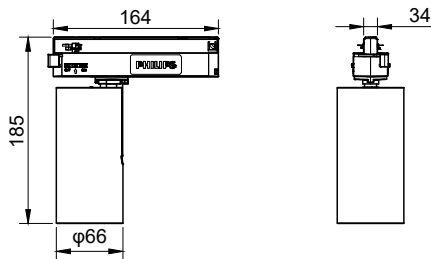

Truefashion Projector GCGM

Mechanical and Housing

Housing Material	Aluminum
Reflector material	-
Optic material	Polymethyl methacrylate
Optical cover/lens material	Polymethyl methacrylate
Fixation material	Aluminum
Optical cover/lens finish	Clear
Overall length	164 mm
Overall height	185 mm
Overall diameter	66 mm
Color	White

Approval and Application

Ingress protection code	IP20 [Finger-protected]
Mech. impact protection code	-

Initial Performance (IEC Compliant)

Initial luminous flux (system flux)	1510.4 lm
Luminous flux tolerance	+/-10%
Initial LED luminaire efficacy	67.9 lm/W
Init. Corr. Color Temperature	3000 K
Init. Color Rendering Index	>90
Initial chromaticity	(0.422, 0.386) SDCM<3
Initial input power	22.3 W

Power consumption tolerance	+/-10%

Over Time Performance (IEC Compliant)

Median useful life L70B50	50000 h
Median useful life L80B50	50000 h
Median useful life L90B50	32600 h

Application Conditions

Ambient temperature range	-20 to +35 °C
Maximum dim level	Not applicable
Suitable for random switching	No

Product Data

Full product code	911401546861
Order product name	ST700T LED20 930PC PSU WB 1C WH
Order code	911401546861
Numerator - Quantity Per Pack	1
Numerator - Packs per outer box	1
Material Nr. (12NC)	911401546861
Net Weight (Piece)	0.449 kg

Dimensional drawing

ST700T Truefashion Projector GCGM