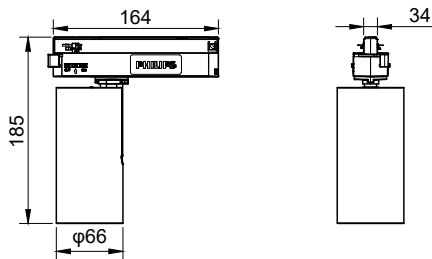

Truefashion Projector GCGM

Mechanical and Housing

Housing Material	Aluminum
Reflector material	-
Optic material	Polymethyl methacrylate
Optical cover/lens material	Polymethyl methacrylate
Fixation material	Aluminum
Optical cover/lens finish	Clear
Overall length	164 mm
Overall height	185 mm
Overall diameter	66 mm
Color	White

Approval and Application

Ingress protection code	IP20 [Finger-protected]
Mech. impact protection code	-

Initial Performance (IEC Compliant)

Initial luminous flux (system flux)	1604.8 lm
Luminous flux tolerance	+/-10%
Initial LED luminaire efficacy	72.1 lm/W
Init. Corr. Color Temperature	3000 K
Init. Color Rendering Index	>90
Initial chromaticity	(0.422, 0.386) SDCM<3
Initial input power	22.3 W

Power consumption tolerance	+/-10%

Over Time Performance (IEC Compliant)

Median useful life L70B50	50000 h
Median useful life L80B50	50000 h
Median useful life L90B50	32600 h

Application Conditions

Ambient temperature range	-20 to +35 °C
Maximum dim level	Not applicable
Suitable for random switching	No

Product Data

Full product code	911401546661
Order product name	ST700T LED20 930PC PSU NB 1C WH
Order code	911401546661
Numerator - Quantity Per Pack	1
Numerator - Packs per outer box	1
Material Nr. (12NC)	911401546661
Net Weight (Piece)	0.449 kg

Dimensional drawing

ST700T Truefashion Projector GCGM