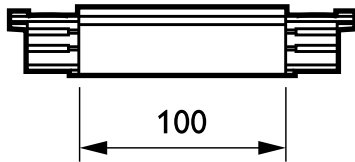

## ZRS750 CPS BK (XTS14-2)

3-circuit track - Coupling piece with suspension - SUPPLY CENTRAL

The RCS750 3-circuit square track system is made up of a solid aluminum track available in lengths of 1, 2, 3 and 4 m with four electrical conductors. Any given configuration can be created easily: horizontal or vertical, mounted on or in the ceiling, on the wall or on free-standing panels. The system can also be used as a floating structure. All luminaires have a separate power supply and can be switched selectively. They can be moved easily to change the lighting and presentation. In this way, a multifunctional track system can be created for accent lighting as well as for suspending advertising and decorative material. A range of adaptors, power supply connections and mounting accessories is also available.

Mechanical and Housing	
Dimensions (Height x Width x Depth)	NaN x NaN x NaN mm (NaN x NaN x NaN in)

Product Data	
Full product code	871155914155899
Order product name	ZRS750 CPS BK (XTS14-2)
EAN/UPC - Product	8711559141558
Order code	910502559118
Numerator - Quantity Per Pack	1
Numerator - Packs per outer box	5
Material Nr. (12NC)	910502559118
Net Weight (Piece)	0.100 kg

### Dimensional drawing

3-circuit square acc. ZRS750