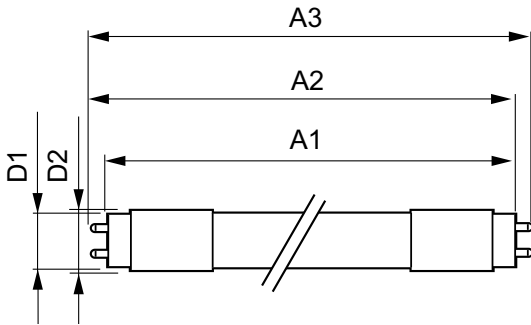

MASTER LEDtube EM/Mains

Dimensional drawing

Product	D1	D2	A1	A2	A3
MASTER LEDtube 1200mm HO 14W830 T8	25.8 mm	28 mm	1198.2 mm	1205.3 mm	1212.4 mm
MASTER LEDtube 1200mm HO 14W865 T8	25.8 mm	28 mm	1198.2 mm	1205.3 mm	1212.4 mm
MASTER LEDtube 1200mm HO 14W840 T8	25.8 mm	28 mm	1198.2 mm	1205.3 mm	1212.4 mm

Controls and Dimming

Dimmable	No

Operating and Electrical

Input Frequency	50 to 60 Hz
Starting Time (Nom)	0.5 s

Light Technical

Beam Angle (Nom)	160 °
Llmf At End Of Nominal Lifetime (Nom)	70 %

Mechanical and Housing

Bulb Shape	Tube, double-ended

Temperature

T-Ambient (Min)	-20 °C
T-Storage (Max)	65 °C
T-Storage (Min)	-40 °C

Approval and Application

Order Code	Full Product Name	Energy Consumption kWh/1000 h	Energy Efficiency Label (EEL)
929001187712	Master LEDTube 1200 mm 18W 840 T8 I W	18 kWh	A+
929001187812	Master LEDTube 1200 mm 18W 865 T8 I W	18 kWh	A+
929001297608	MASTER LEDtube STD 1200mm 10.5W840 T8 I	11 kWh	A++
929001297708	MASTER LEDtube STD 1200mm 10.5W865 T8 I	11 kWh	A++
929001297902	MASTER LEDtube 1200mm UO 16W 840 T8	16 kWh	A++
929001298102	MASTER LEDtube 1500mm UO 24W 830 T8	24 kWh	A++
929001298202	MASTER LEDtube 1500mm UO 24W 840 T8	24 kWh	A++
929001298302	MASTER LEDtube 1500mm UO 24W 865 T8	24 kWh	A++
929002020502	MASTER LEDtube 1200mm UO 15.5W 830 T8	16 kWh	A++
929002020602	MASTER LEDtube 1200mm UO 15.5W 840 T8	16 kWh	A++
929002020702	MASTER LEDtube 1200mm UO 15.5W 865 T8	16 kWh	A++
929002020802	MASTER LEDtube 1500mm UO 23W 830 T8	23 kWh	A++
929002020902	MASTER LEDtube 1500mm UO 23W 840 T8	23 kWh	A++
929002021002	MASTER LEDtube 1500mm UO 23W 865 T8	23 kWh	A++
929001298402	MASTER LEDtube 900mm HO 12W 840 T8	12 kWh	A++
929001299208	MASTER LEDtube 1200mm HO 14W830 T8	14 kWh	A++
929001299308	MASTER LEDtube 1200mm HO 14W840 T8	14 kWh	A++
929001299408	MASTER LEDtube 1200mm HO 14W865 T8	14 kWh	A++

Operating and Electrical