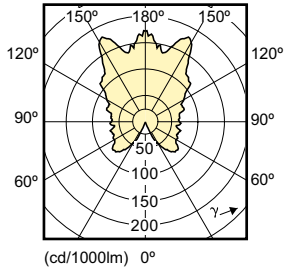

MASTER LEDcandle