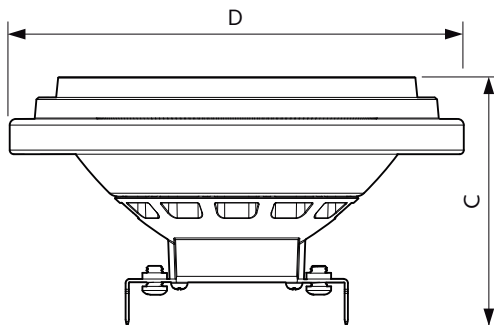

MASTER LEDspot LV AR111

Voltage (Nom)	ac electronic 12 V
Temperature	
T-Case Maximum (Nom)	74 °C
Controls and dimming	
Dimmable	Yes
Mechanical and housing	
Bulb Shape	AR111
Approval and application	
Suitable For Accent Lighting	Yes

Energy Consumption kWh/1000 h	17 kWh
Product data	
Full product code	871869969097700
Order product name	MAS LED ExpertColor 15-75W 930 AR111 40D
EAN/UPC - Product	8718699690977
Order code	929002239408
Numerator - Quantity Per Pack	1
Numerator - Packs per outer box	6
Material Nr. (12NC)	929002239408
Net Weight (Piece)	0.160 kg

Dimensional drawing

MAS LED ExpertColor 15-75W 930 AR111 40D

Product	D	C
MAS LED ExpertColor 15-75W 930 AR111 40D	111 mm	62 mm

Photometric data

ColorPoint 15-75W 930 AR111 40D Page 11

LEDspots 75W G53 AR111 930 40D