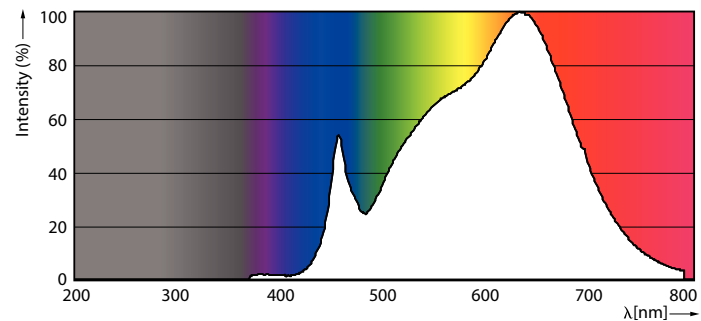

LEDspots 75W G53 AR111 930