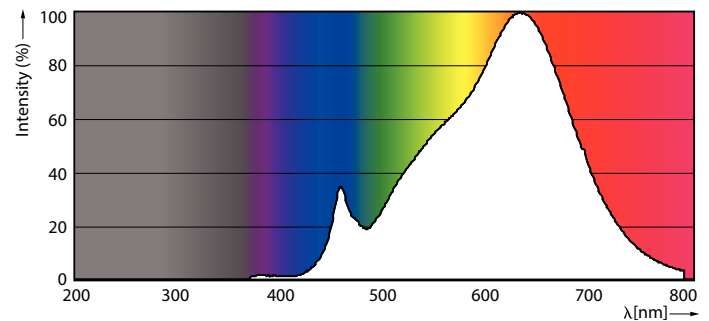

LEDspots 75W G53 AR111 927 40D

LEDspots 75W G53 AR111 927