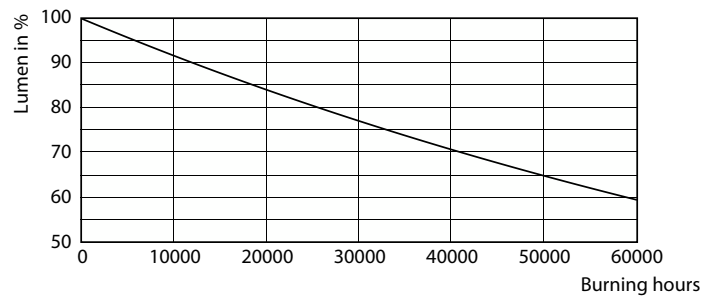

Product data

General information		Luminous Efficacy (rated) (Nom)	
Cap-Base	G53 [G53]		63.00 lm/W
EU RoHS compliant	Yes	Color Consistency	<4
Nominal Lifetime (Nom)	40000 h	Color Rendering Index (Nom)	97
Switching Cycle	50000	LLMF At End Of Nominal Lifetime (Nom)	70 %
Technical Type	15-75W		
Light technical		Operating and electrical	
Color Code	927 [CCT of 2700K]	Input Frequency	- Hz
Beam Angle (Nom)	40 °	Power (Rated) (Nom)	15 W
Luminous Flux (Nom)	950 lm	Lamp Current (Nom)	1800 mA
Luminous Intensity (Nom)	1400 cd	Wattage Equivalent	75 W
Color Designation	Warm White (WW)	Starting Time (Nom)	0.5 s
Correlated Color Temperature (Nom)	2700 K	Warm Up Time to 60% Light (Nom)	0.5 s
		Power Factor (Nom)	0.7

Photometric data

LEDspots 75W G53 AR111 927 40D

Lifetime

Life Expectancy Diagram

Lumen Maintenance Diagram