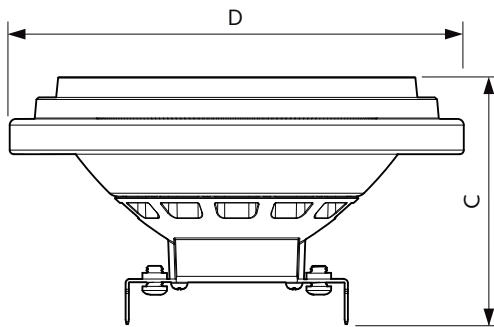

MASTER LEDspot LV AR111

Voltage (Nom)	ac electronic 12 V
Temperature	
T-Case Maximum (Nom)	74 °C
Controls and dimming	
Dimmable	Yes
Mechanical and housing	
Bulb Shape	AR111
Approval and application	
Suitable For Accent Lighting	Yes

Energy Consumption kWh/1000 h	17 kWh
Product data	
Full product code	871869969095300
Order product name	MAS LED ExpertColor 15-75W 927 AR111 40D
EAN/UPC - Product	8718699690953
Order code	929002239308
Numerator - Quantity Per Pack	1
Numerator - Packs per outer box	6
Material Nr. (12NC)	929002239308
Net Weight (Piece)	0.160 kg

Dimensional drawing

MAS LED ExpertColor 15-75W 927 AR111 40D

Product	D	C
MAS LED ExpertColor 15-75W 927 AR111 40D	111 mm	62 mm

Photometric data