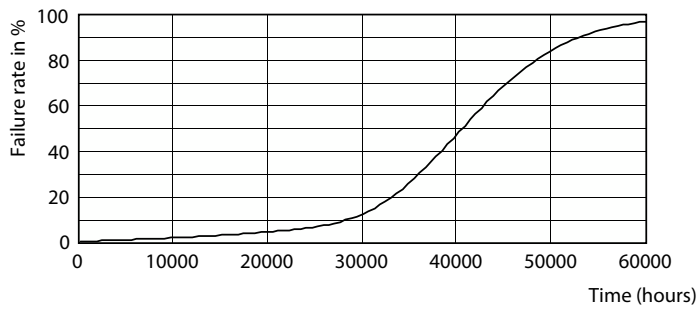

Lifetime

Life Expectancy Diagram