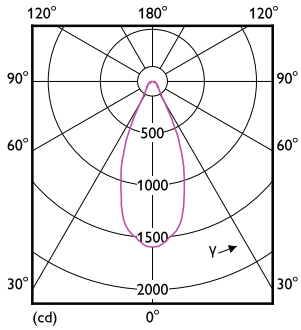

Energy Consumption kWh/1000 h	17 kWh
Product data	
Full product code	871869969095300
Order product name	MAS LED ExpertColor 15-75W 927 AR111 40D
EAN/UPC - Product	8718699690953
Order code	929002239308
Numerator - Quantity Per Pack	1
Numerator - Packs per outer box	6
Material Nr. (12NC)	929002239308
Net Weight (Piece)	0.160 kg

Dimensional drawing

MAS LED ExpertColor 15-75W 927 AR111 40D

Product	D	C
MAS LED ExpertColor 15-75W 927 AR111 40D	111 mm	62 mm

Photometric data

LEDspots 75W G53 AR111 927 40D

LEDspots 75W G53 AR111 927

MASTER LEDspot LV AR111

Photometric data

LEDspots 75W G53 AR111 927 40D

Lifetime

Life Expectancy Diagram

Lumen Maintenance Diagram