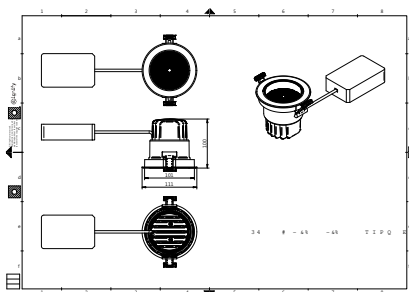

Warnings and Safety

- 3 years

Product data

General Information		Controls and Dimming	
Light source color	930 warm white	Dimmable	Yes
Optical cover/lens type	Lens	Mechanical and Housing	
Control interface	DALI	Housing Material	Aluminum
Protection class IEC	Safety class II (II)	Optical cover/lens material	Polymethyl methacrylate
CE mark	CE mark	Optical cover/lens finish	-
Number of products on MCB of 16 A type B	1	Overall height	100 mm
Light source engine type	LED	Overall diameter	111 mm
Operating and Electrical		Color	Black
Input Voltage	220 to 240 V	Approval and Application	
Input Frequency	50 or 60 Hz	Ingress protection code	IP20 [Finger-protected]
Power Factor (Min)	0.95	Mech. impact protection code	-

Application Conditions

Ambient temperature range	-15 to +35 °C
---------------------------	---------------

Product Data

Full product code	911401522771
Order product name	RS700B LED30 930PW PSD VLC NB BK
Order code	911401522771
Numerator - Quantity Per Pack	1
Numerator - Packs per outer box	1
Material Nr. (12NC)	911401522771
Net Weight (Piece)	0.650 kg

Dimensional drawing

Spotlight/ projector LED