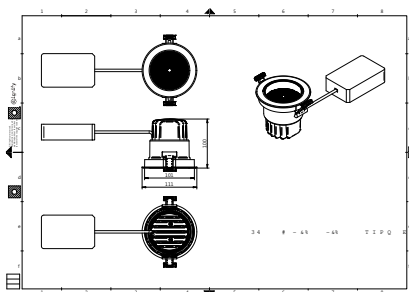

## Product Data

Full product code	911401522671
Order product name	RS700B LED30 930PW PSD VLC WB WH
Order code	911401522671
Numerator - Quantity Per Pack	1
Numerator - Packs per outer box	1
Material Nr. (12NC)	911401522671
Net Weight (Piece)	0.650 kg

## Dimensional drawing

Spotlight/ projector LED