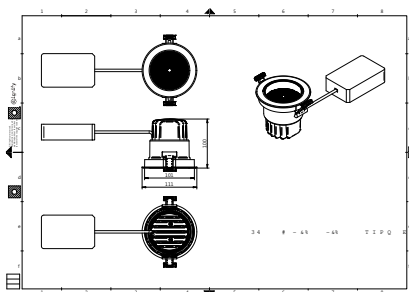

Truefashion Projector GCGM

Initial performance (IEC compliant)

Initial luminous flux (system flux)	4025 lm
Luminous flux tolerance	+/-10%
Initial LED luminaire efficacy	100 lm/W
Init. Corr. Color Temperature	4000 K
Init. Color Rendering Index	>90
Initial input power	40 W
Power consumption tolerance	+/-10%

Application conditions

Ambient temperature range	-15 to +35 °C

Product data

Full product code	911401521771
Order product name	RS700B LED40 940PW PSU MB WH
Order code	911401521771
Numerator - Quantity Per Pack	1
Numerator - Packs per outer box	1
Material Nr. (12NC)	911401521771
Net Weight (Piece)	0.630 kg

Dimensional drawing

RS700B LED40 940PW PSU MB WH