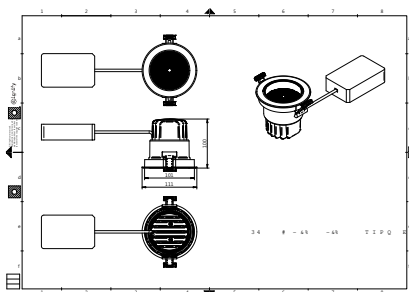

Truefashion Projector GCGM

Initial performance (IEC compliant)

Initial luminous flux (system flux)	3737 lm
Luminous flux tolerance	+/-10%
Initial LED luminaire efficacy	93 lm/W
Init. Corr. Color Temperature	3000 K
Init. Color Rendering Index	>90
Initial input power	40 W
Power consumption tolerance	+/-10%

Application conditions

Ambient temperature range	-15 to +35 °C

Product data

Full product code	911401521571
Order product name	RS700B LED40 930PW PSU MB WH
Order code	911401521571
Numerator - Quantity Per Pack	1
Numerator - Packs per outer box	1
Material Nr. (12NC)	911401521571
Net Weight (Piece)	0.630 kg

Dimensional drawing

RS700B LED40 930PW PSU MB WH