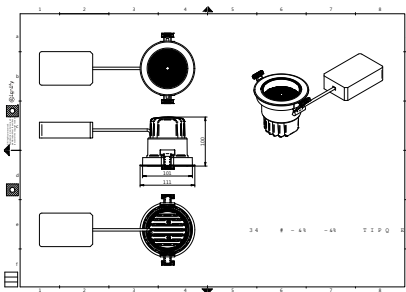

Approval and Application	
Ingress protection code	IP20 [Finger-protected]
Mech. impact protection code	-

Truefashion Projector GCGM

Initial Performance (IEC Compliant)

Initial luminous flux (system flux)	2669 lm
Luminous flux tolerance	+/-10%
Initial LED luminaire efficacy	87 lm/W
Init. Corr. Color Temperature	3000 K
Init. Color Rendering Index	>90
Initial input power	31 W
Power consumption tolerance	+/-10%

Application Conditions

Ambient temperature range	-15 to +35 °C
---------------------------	---------------

Product Data

Full product code	911401521471
Order product name	RS700B LED30 930PC PSU MB WH
Order code	911401521471
Numerator - Quantity Per Pack	1
Numerator - Packs per outer box	1
Material Nr. (12NC)	911401521471
Net Weight (Piece)	0.630 kg

Dimensional drawing

Spotlight/ projector LED