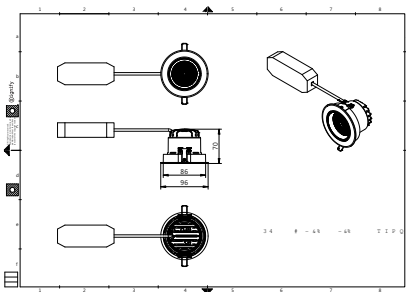

Warnings and Safety

- 3 years

Product data

General Information		Controls and Dimming	
Light source color	930 warm white	Dimmable	No
Optical cover/lens type	Lens	Mechanical and Housing	
Control interface	-	Housing Material	Aluminum
Protection class IEC	Safety class II (II)	Optical cover/lens material	Polymethyl methacrylate
CE mark	CE mark	Optical cover/lens finish	-
Number of products on MCB of 16 A type B	1	Overall height	70 mm
Light source engine type	LED	Overall diameter	96 mm
Operating and Electrical		Color	White RAL 9003
Input Voltage	220 to 240 V	Approval and Application	
Input Frequency	50 or 60 Hz	Ingress protection code	IP20 [Finger-protected]
Power Factor (Min)	0.97	Mech. impact protection code	-

Application Conditions

Ambient temperature range	-15 to +35 °C
---------------------------	---------------

Product Data

Full product code	911401519971
Order product name	RS700B LED20 930PW PSU WB WH
Order code	911401519971
Numerator - Quantity Per Pack	1
Numerator - Packs per outer box	1
Material Nr. (12NC)	911401519971
Net Weight (Piece)	0.330 kg

Dimensional drawing

Spotlight/ projector LED