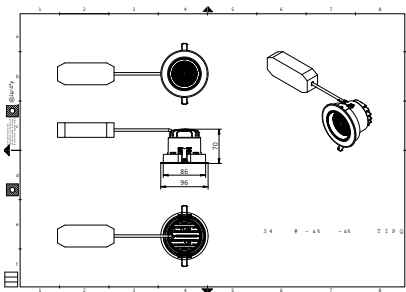

Truefashion Projector GCGM

Initial performance (IEC compliant)

Initial luminous flux (system flux)	1685 lm
Luminous flux tolerance	+/-10%
Initial LED luminaire efficacy	79 lm/W
Init. Corr. Color Temperature	3000 K
Init. Color Rendering Index	>90
Initial input power	21 W
Power consumption tolerance	+/-10%

Application conditions

Ambient temperature range	-15 to +35 °C

Product data

Full product code	911401519871
Order product name	RS700B LED20 930PW PSU MB WH
Order code	911401519871
Numerator - Quantity Per Pack	1
Numerator - Packs per outer box	1
Material Nr. (12NC)	911401519871
Copy Net Weight (Piece)	0.330 kg

Dimensional drawing

RS700B LED20 930PW PSU MB WH