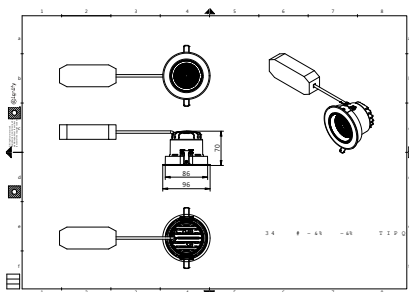

Warnings and Safety

- 3 years

Product data

General Information		Controls and Dimming	
Light source color	830 warm white	Dimmable	No
Optical cover/lens type	Lens	Mechanical and Housing	
Control interface	-	Housing Material	Aluminum
Protection class IEC	Safety class II (II)	Optical cover/lens material	Polymethyl methacrylate
CE mark	CE mark	Optical cover/lens finish	-
Number of products on MCB of 16 A type B	1	Overall height	70 mm
Light source engine type	LED	Overall diameter	96 mm
Operating and Electrical		Color	White RAL 9003
Input Voltage	220 to 240 V	Approval and Application	
Input Frequency	50 or 60 Hz	Ingress protection code	IP20 [Finger-protected]
Power Factor (Min)	0.91	Mech. impact protection code	-

Application Conditions

Ambient temperature range	-15 to +35 °C
---------------------------	---------------

Product Data

Full product code	911401519571
Order product name	RS700B LED10 830 PSU WB WH
Order code	911401519571
Numerator - Quantity Per Pack	1
Numerator - Packs per outer box	1
Material Nr. (12NC)	911401519571
Net Weight (Piece)	0.330 kg

Dimensional drawing

Spotlight/ projector LED