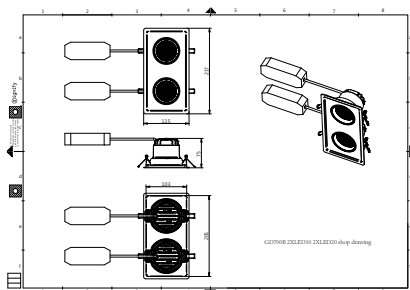

Truefashion Projector GCGM

Mech. impact protection code	-
Initial performance (IEC compliant)	
Initial luminous flux (system flux)	3369 lm
Luminous flux tolerance	+/-10%
Initial LED luminaire efficacy	79 lm/W
Init. Corr. Color Temperature	3000 K
Init. Color Rendering Index	>90
Initial input power	42 W
Power consumption tolerance	+/-10%
Application conditions	
Ambient temperature range	-15 to +35 °C

Product data	
Full product code	911401518971
Order product name	GD700B 2XLED20 930PW PSU MB WH
Order code	911401518971
Numerator - Quantity Per Pack	1
Numerator - Packs per outer box	1
Material Nr. (12NC)	911401518971
Net Weight (Piece)	0.900 kg

Dimensional drawing

GD700B 2XLED20 930PW PSU MB WH