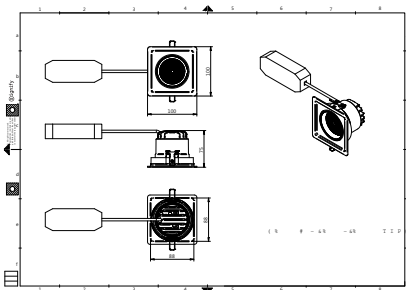

Truefashion Projector GCGM

Mech. impact protection code	-
Initial Performance (IEC Compliant)	
Initial luminous flux (system flux)	942 lm
Luminous flux tolerance	+/-10%
Initial LED luminaire efficacy	114 lm/W
Init. Corr. Color Temperature	3000 K
Init. Color Rendering Index	>80
Initial input power	8 W
Power consumption tolerance	+/-10%
Application Conditions	
Ambient temperature range	-15 to +35 °C

Product Data	
Full product code	911401518371
Order product name	GD700B LED10 830 PSU MB WH
Order code	911401518371
Numerator - Quantity Per Pack	1
Numerator - Packs per outer box	1
Material Nr. (12NC)	911401518371
Net Weight (Piece)	0.350 kg

Dimensional drawing

Spotlight/ projector LED