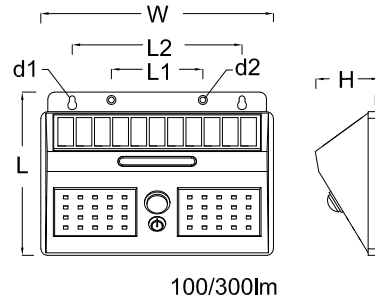

Essential SmartBright Solar Wall Light

Versions

BWS010 LED50/765

BWS010 LED300/765

BWS010 LED100/765

Dimensional drawing

Essential SmartBright Solar Wall Light

Light Technical

Order Code	Full Product Name	Overall height	Overall width
911401828102	BWS010 LED50/765	52 mm	99 mm
911401828302	BWS010 LED300/765	54 mm	178 mm

Order Code	Full Product Name	Overall height	Overall width
911401828202	BWS010 LED100/765	54 mm	178 mm