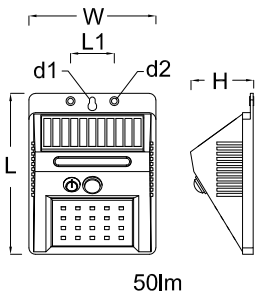

Essential SmartBright Solar Wall Light

Versions

BWS010 LED50/765

BWS010 LED300/765

BWS010 LED100/765

Dimensional drawing

Essential SmartBright Solar Wall Light

Light Technical

Order Code	Full Product Name	Overall height	Overall width
911401828102	BWS010 LED50/765	52 mm	99 mm
911401828302	BWS010 LED300/765	54 mm	178 mm

Order Code	Full Product Name	Overall height	Overall width
911401828202	BWS010 LED100/765	54 mm	178 mm