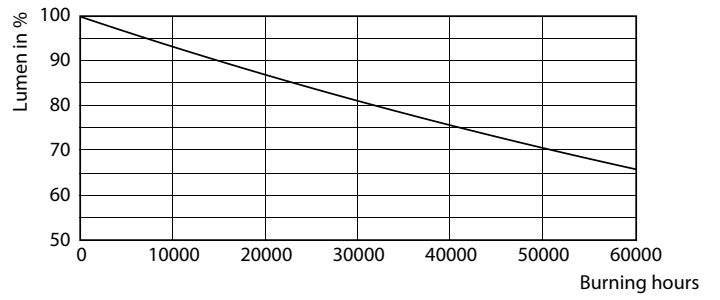

TrueForce LED Public (Road – SON)

Lifetime

LEDTrueForce SON-T E40

LEDTrueForce SON-T E40