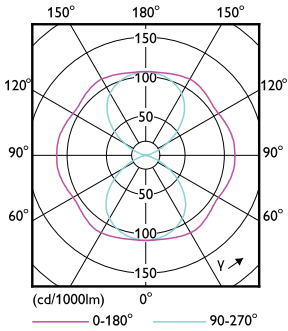

Product data

General Information	
Cap-Base	E40 [E40]
EU RoHS compliant	Yes
Nominal Lifetime (Nom)	50000 h
Switching Cycle	50000X
Technical Type	68-150W
Flux measurement reference	Sphere
Light Technical	
Color Code	730 [CCT of 3000K]
Luminous Flux (Nom)	11200 lm
Color Designation	White (WH)
Correlated Color Temperature (Nom)	3000 K
Luminous Efficacy (rated) (Nom)	164.00 lm/W
Color Consistency	<6
Color Rendering Index (Nom)	70
LLMF At End Of Nominal Lifetime (Nom)	70 %

EAN/UPC - Product	8718699639082
Order code	929002007602
Numerator - Quantity Per Pack	1
Numerator - Packs per outer box	6
Material Nr. (12NC)	929002007602
Net Weight (Piece)	0.432 kg

Dimensional drawing

TForce LED SON-T ND 11.5klm E40 730 CL

Product	D	C
TrueForce LED Road 112-68W E40 730	71 mm	262 mm

Photometric data

LEDTrueForce SON-T 115klm E40 730

LEDTrueForce SON-T E40 68W

LEDTrueForce SON-T 115klm E40 730