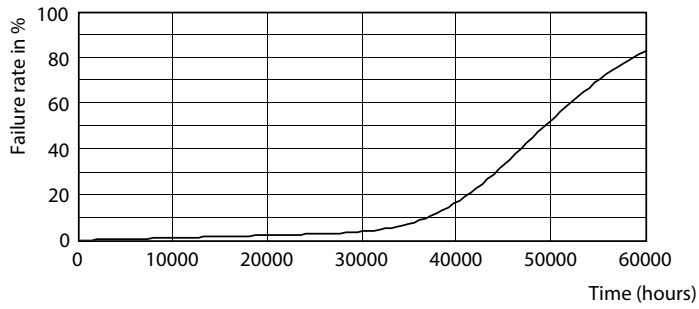

TrueForce LED Public (Road – SON)

Lifetime

LEDTrueForce SON-T E40

LEDTrueForce SON-T E40