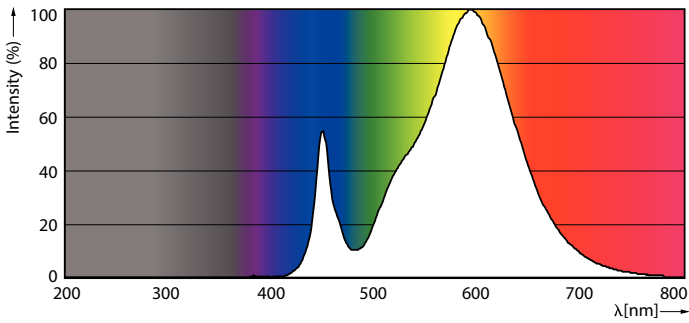

TrueForce LED Public (Road – SON)

Approval and Application

Energy Efficiency Class	D
Energy Consumption kWh/1000 h	68 kWh
EPREL Registration Number	465205

Product Data

Full product code	871869963908200
Order product name	TrueForce LED Road 112-68W E40 730

EAN/UPC - Product	8718699639082
Order code	929002007602
Numerator - Quantity Per Pack	1
Numerator - Packs per outer box	6
Material Nr. (12NC)	929002007602
Net Weight (Piece)	0.432 kg

Dimensional drawing

Product	D	C
TrueForce LED Road 112-68W E40 730	71 mm	262 mm

Photometric data

LEDTrueForce SON-T 115klm E40 730

LEDTrueForce SON-T 115klm E40 730