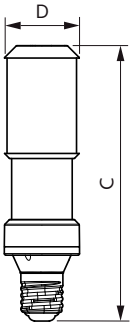

EAN/UPC - Product	8718699639082
Order code	929002007602
Numerator - Quantity Per Pack	1
Numerator - Packs per outer box	6
Material Nr. (12NC)	929002007602
Net Weight (Piece)	0.432 kg

Dimensional drawing