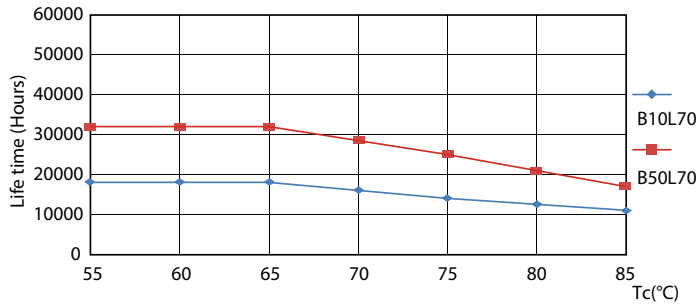

Product data

General information		Voltage (Nom)	
Cap-Base	G13 [Medium Bi-Pin Fluorescent]	220-240 V	
EU RoHS compliant	Yes	Temperature	
Nominal Lifetime (Nom)	30000 h	T-Ambient (Max)	45 °C
Switching Cycle	200000	T-Ambient (Min)	-20 °C
Light technical		T-Storage (Max)	65 °C
Color Code	865 [CCT of 6500K]	T-Storage (Min)	-40 °C
Beam Angle (Nom)	240 °	T-Case Maximum (Nom)	65 °C
Luminous Flux (Nom)	2100 lm	Controls and dimming	
Color Designation	Cool Daylight	Dimmable	No
Correlated Color Temperature (Nom)	6500 K	Mechanical and housing	
Luminous Efficacy (rated) (Nom)	116.00 lm/W	Product Length	1200 mm
Color Consistency	<6	Bulb Shape	Tube, double-ended
Color Rendering Index (Nom)	80	Approval and application	
LLMF At End Of Nominal Lifetime (Nom)	70 %	Energy Saving Product	Yes
Operating and electrical		Approval Marks	CE marking RoHS compliance KEMA Keur certificate
Input Frequency	50 to 60 Hz	Energy Consumption kWh/1000 h	18 kWh
Power (Rated) (Nom)	18 W		
Starting Time (Nom)	0.5 s		
Warm Up Time to 60% Light (Nom)	0.5 s		
Power Factor (Nom)	0.9		

Photometric data

LEDtubes, TLED T12 120-277V 20W 6500K G13

ESSENTIAL LEDtube HO 18W G13 865 T8 AP

General Uniform Lighting

ESSENTIAL LEDtube HO 18W G13 865 T8 AP

Essential LEDtube

Lifetime

ESSENTIAL LEDtube HO 18W G13 865 T8 AP