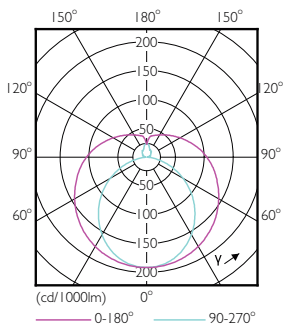

ESSENTIAL LEDtube HO 18W G13 865 T8 AP

General Uniform Lighting

ESSENTIAL LEDtube HO 18W G13 865 T8 AP