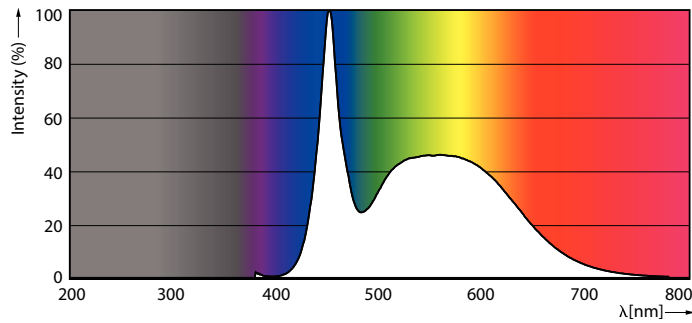

Photometric data

LEDtubes, TLED T12 120-277V 20W 6500K G13