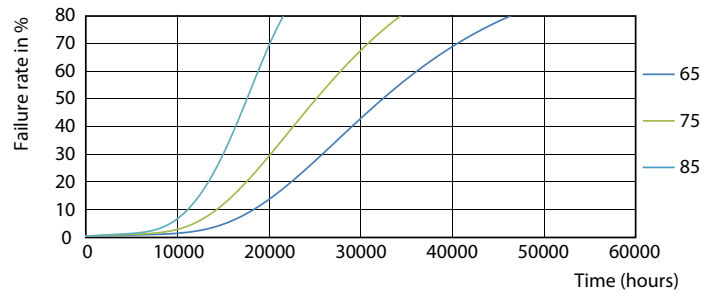

Photometric data

LEDtubes, TLED T12 120-277V 20W 6500K G13

ESSENTIAL LEDtube HO 18W G13 865 T8 AP

General Uniform Lighting

ESSENTIAL LEDtube HO 18W G13 865 T8 AP

Essential LEDtube

Lifetime

ESSENTIAL LEDtube HO 18W G13 865 T8 AP