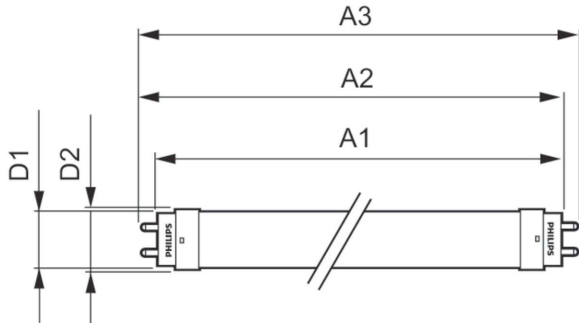

Product data

General information		Voltage (Nom)	
Cap-Base	G13 [Medium Bi-Pin Fluorescent]	220-240 V	
EU RoHS compliant	Yes	Temperature	
Nominal Lifetime (Nom)	30000 h	T-Ambient (Max)	45 °C
Switching Cycle	200000	T-Ambient (Min)	-20 °C
Light technical		T-Storage (Max)	65 °C
Color Code	865 [CCT of 6500K]	T-Storage (Min)	-40 °C
Beam Angle (Nom)	240 °	T-Case Maximum (Nom)	65 °C
Luminous Flux (Nom)	2100 lm	Controls and dimming	
Color Designation	Cool Daylight	Dimmable	No
Correlated Color Temperature (Nom)	6500 K	Mechanical and housing	
Luminous Efficacy (rated) (Nom)	116.00 lm/W	Product Length	1200 mm
Color Consistency	<6	Bulb Shape	Tube, double-ended
Color Rendering Index (Nom)	80	Approval and application	
LLMF At End Of Nominal Lifetime (Nom)	70 %	Energy Saving Product	Yes
Operating and electrical		Approval Marks	CE marking RoHS compliance KEMA Keur certificate
Input Frequency	50 to 60 Hz	Energy Consumption kWh/1000 h	18 kWh
Power (Rated) (Nom)	18 W		
Starting Time (Nom)	0.5 s		
Warm Up Time to 60% Light (Nom)	0.5 s		
Power Factor (Nom)	0.9		

Essential LEDtube

Product data	
Full product code	871869673404900
Order product name	CorePro LEDtube HO 1200mm 18W865T8 AP
EAN/UPC - Product	8718696734049
Order code	929001383508
Numerator - Quantity Per Pack	1

Numerator - Packs per outer box	10
Material Nr. (12NC)	929001383508
Net Weight (Piece)	0.180 kg

Dimensional drawing

CorePro LEDtube HO 1200mm 18W865T8 AP

Product	D1	D2	A1	A2	A3
CorePro LEDtube HO 1200mm 18W865T8 AP	25.7 mm	28 mm	1198 mm	1205 mm	1212 mm