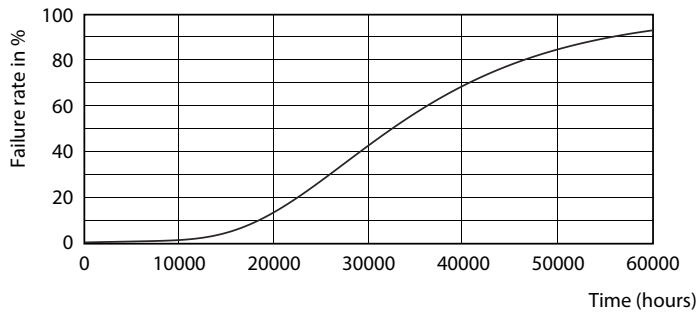

ESSENTIAL LEDtube HO 18W G13 865 T8 AP