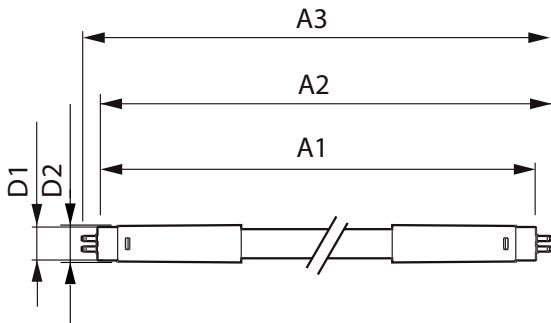

Product data

| General Information | | Warm Up Time to 60% Light (Nom) | |
|---------------------------------------|---------------------|---------------------------------|--|
| Cap-Base | G5 [G5] | | 0.5 s |
| EU RoHS compliant | Yes | Power Factor (Nom) | 0.92 |
| Nominal Lifetime (Nom) | 30000 h | Voltage (Nom) | 100-240 V |
| Switching Cycle | 50000X | | |
| Light Technical | | Temperature | |
| Color Code | 830 [CCT of 3000K] | T-Ambient (Max) | 45 °C |
| Beam Angle (Nom) | 200 ° | T-Ambient (Min) | -20 °C |
| Luminous Flux (Nom) | 2000 lm | T-Storage (Max) | 65 °C |
| Color Designation | White (WH) | T-Storage (Min) | -40 °C |
| Correlated Color Temperature (Nom) | 3000 K | T-Case Maximum (Nom) | 70 °C |
| Luminous Efficacy (rated) (Nom) | 125.00 lm/W | | |
| Color Consistency | <6 | Controls and Dimming | |
| Color Rendering Index (Nom) | 80 | Dimmable | No |
| LLMF At End Of Nominal Lifetime (Nom) | 70 % | | |
| Operating and Electrical | | Mechanical and Housing | |
| Input Frequency | 50 to 60 Hz | Product Length | 1200 mm |
| Power (Rated) (Nom) | 16 W | Bulb Shape | Tube, double-ended |
| Lamp Current (Max) | 177 mA | | |
| Lamp Current (Min) | 77 mA | Approval and Application | |
| Starting Time (Nom) | 0.5 s | Energy Saving Product | Yes |
| | | Approval Marks | CE marking RoHS compliance KEMA Keur certificate |

Essential LEDtube

| | |
|-------------------------------|--|
| Energy Consumption kWh/1000 h | 16 kWh |
| Product Data | |
| Full product code | 871869673202100 |
| Order product name | CorePro LEDtube 1200mm 16W830 G5 I APR |
| EAN/UPC - Product | 8718696732021 |
| Order code | 929001380908 |

Dimensional drawing

TLED 1200mm 100-240V 16-28W 3000K

| Product | D1 | D2 | A1 | A2 | A3 |
|--|---------|-------|---------|-----------|-----------|
| CorePro LEDtube 1200mm 16W830 G5 I APR | 15.8 mm | 19 mm | 1149 mm | 1156.1 mm | 1163.2 mm |