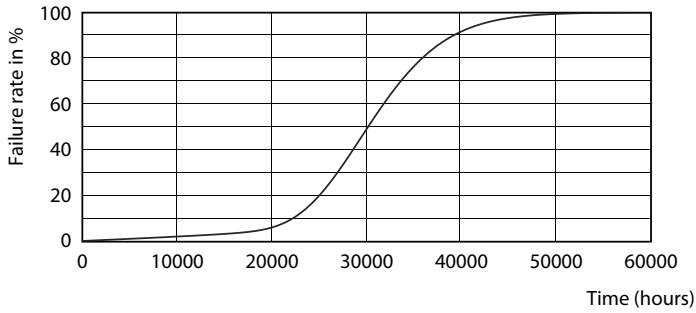

Product data

| General Information | | Warm Up Time to 60% Light (Nom) | |
|---------------------------------------|---------------------|---------------------------------|--|
| Cap-Base | G5 [G5] | | 0.5 s |
| EU RoHS compliant | Yes | Power Factor (Nom) | 0.92 |
| Nominal Lifetime (Nom) | 30000 h | Voltage (Nom) | 100-240 V |
| Switching Cycle | 50000X | | |
| Light Technical | | Temperature | |
| Color Code | 830 [CCT of 3000K] | T-Ambient (Max) | 45 °C |
| Beam Angle (Nom) | 200 ° | T-Ambient (Min) | -20 °C |
| Luminous Flux (Nom) | 2000 lm | T-Storage (Max) | 65 °C |
| Color Designation | White (WH) | T-Storage (Min) | -40 °C |
| Correlated Color Temperature (Nom) | 3000 K | T-Case Maximum (Nom) | 70 °C |
| Luminous Efficacy (rated) (Nom) | 125.00 lm/W | | |
| Color Consistency | <6 | Controls and Dimming | |
| Color Rendering Index (Nom) | 80 | Dimmable | No |
| LLMF At End Of Nominal Lifetime (Nom) | 70 % | | |
| Operating and Electrical | | Mechanical and Housing | |
| Input Frequency | 50 to 60 Hz | Product Length | 1200 mm |
| Power (Rated) (Nom) | 16 W | Bulb Shape | Tube, double-ended |
| Lamp Current (Max) | 177 mA | | |
| Lamp Current (Min) | 77 mA | Approval and Application | |
| Starting Time (Nom) | 0.5 s | Energy Saving Product | Yes |
| | | Approval Marks | CE marking RoHS compliance KEMA Keur certificate |

Photometric data

ESSENTIAL LEDtube 16W G5 830 APR

ESSENTIAL LEDtube 16W G5 830 APR

ESSENTIAL LEDtube 16W G5 830 APR

Essential LEDtube

Lifetime

ESSENTIAL LEDtube 8-16W G5 830-865 APR

ESSENTIAL LEDtube 8-16W G5 830-865 APR