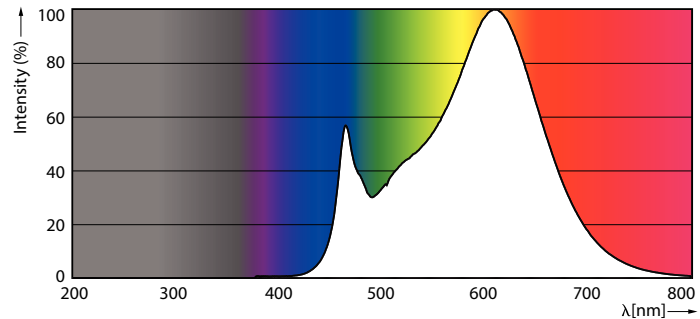

ESSENTIAL LEDtube 16W G5 830 APR