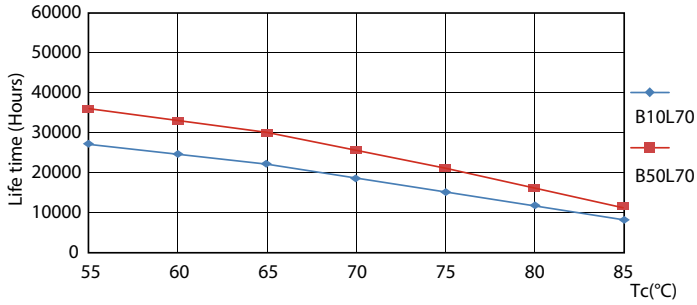

Product data

| General Information | | Warm Up Time to 60% Light (Nom) | |
|---------------------------------------|---------------------|---------------------------------|--|
| Cap-Base | G5 [G5] | | 0.5 s |
| EU RoHS compliant | Yes | Power Factor (Nom) | 0.92 |
| Nominal Lifetime (Nom) | 30000 h | Voltage (Nom) | 100-240 V |
| Switching Cycle | 50000X | | |
| Light Technical | | Temperature | |
| Color Code | 830 [CCT of 3000K] | T-Ambient (Max) | 45 °C |
| Beam Angle (Nom) | 200 ° | T-Ambient (Min) | -20 °C |
| Luminous Flux (Nom) | 2000 lm | T-Storage (Max) | 65 °C |
| Color Designation | White (WH) | T-Storage (Min) | -40 °C |
| Correlated Color Temperature (Nom) | 3000 K | T-Case Maximum (Nom) | 70 °C |
| Luminous Efficacy (rated) (Nom) | 125.00 lm/W | | |
| Color Consistency | <6 | Controls and Dimming | |
| Color Rendering Index (Nom) | 80 | Dimmable | No |
| LLMF At End Of Nominal Lifetime (Nom) | 70 % | | |
| Operating and Electrical | | Mechanical and Housing | |
| Input Frequency | 50 to 60 Hz | Product Length | 1200 mm |
| Power (Rated) (Nom) | 16 W | Bulb Shape | Tube, double-ended |
| Lamp Current (Max) | 177 mA | | |
| Lamp Current (Min) | 77 mA | Approval and Application | |
| Starting Time (Nom) | 0.5 s | Energy Saving Product | Yes |
| | | Approval Marks | CE marking RoHS compliance KEMA Keur certificate |

Photometric data

ESSENTIAL LEDtube 16W G5 830 APR

ESSENTIAL LEDtube 16W G5 830 APR

ESSENTIAL LEDtube 16W G5 830 APR

Essential LEDtube

Lifetime

ESSENTIAL LEDtube 8-16W G5 830-865 APR

ESSENTIAL LEDtube 8-16W G5 830-865 APR