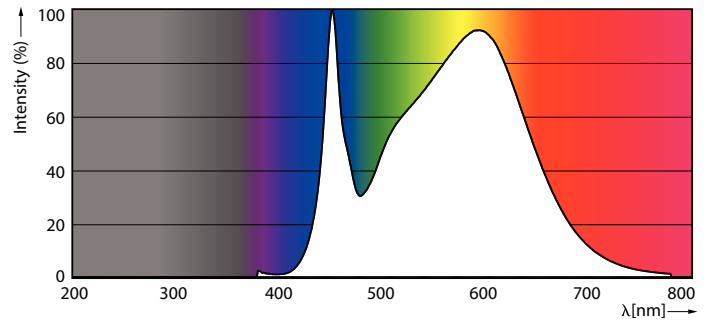

ESSENTIAL LEDtube 8W G5 840 APR