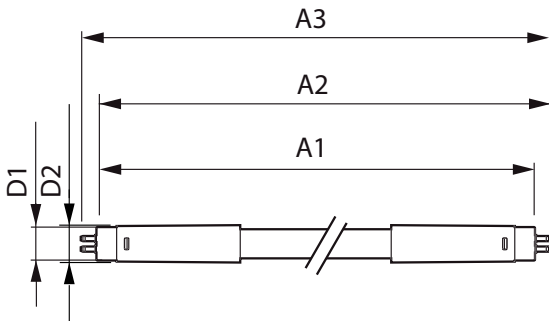

### Product data

General information	
Cap-Base	G5 [ G5]
EU RoHS compliant	Yes
Nominal Lifetime (Nom)	30000 h
Switching Cycle	50000
Light technical	
Color Code	841 [ CCT of 4100K (841)]
Beam Angle (Nom)	200 °
Luminous Flux (Nom)	1050 lm
Color Designation	Cool White (CW)
Correlated Color Temperature (Nom)	4000 K
Luminous Efficacy (rated) (Nom)	131.00 lm/W
Color Consistency	<6
Color Rendering Index (Nom)	80
LLMF At End Of Nominal Lifetime (Nom)	70 %
Operating and electrical	
Input Frequency	50 to 60 Hz
Power (Rated) (Nom)	8 W
Lamp Current (Max)	89 mA
Lamp Current (Min)	39 mA
Starting Time (Nom)	0.5 s

Warm Up Time to 60% Light (Nom)	0.5 s
Power Factor (Nom)	0.92
Voltage (Nom)	100-240 V
Temperature	
T-Ambient (Max)	45 °C
T-Ambient (Min)	-20 °C
T-Storage (Range)	-40 °C to 65 °C
T-Storage (Max)	65 °C
T-Storage (Min)	-40 °C
T-Case Maximum (Nom)	70 °C
Controls and dimming	
Dimmable	No
Mechanical and housing	
Product Length	600 mm
Bulb Shape	Tube, double-ended
Approval and application	
Energy Saving Product	Yes
Approval Marks	CE marking RoHS compliance KEMA Keur certificate

## Dimensional drawing

CorePro LEDtube 600mm 8W840 G5 I APR

Product	D1	D2	A1	A2	A3
CorePro LEDtube 600mm 8W840 G5 I APR	15.8 mm	19 mm	549 mm	556.1 mm	563.2 mm