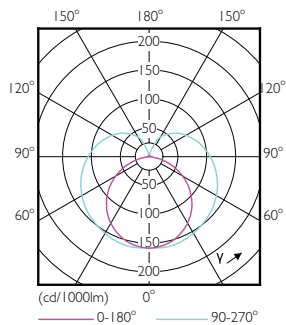

ESSENTIAL LEDtube 8W G5 840 APR